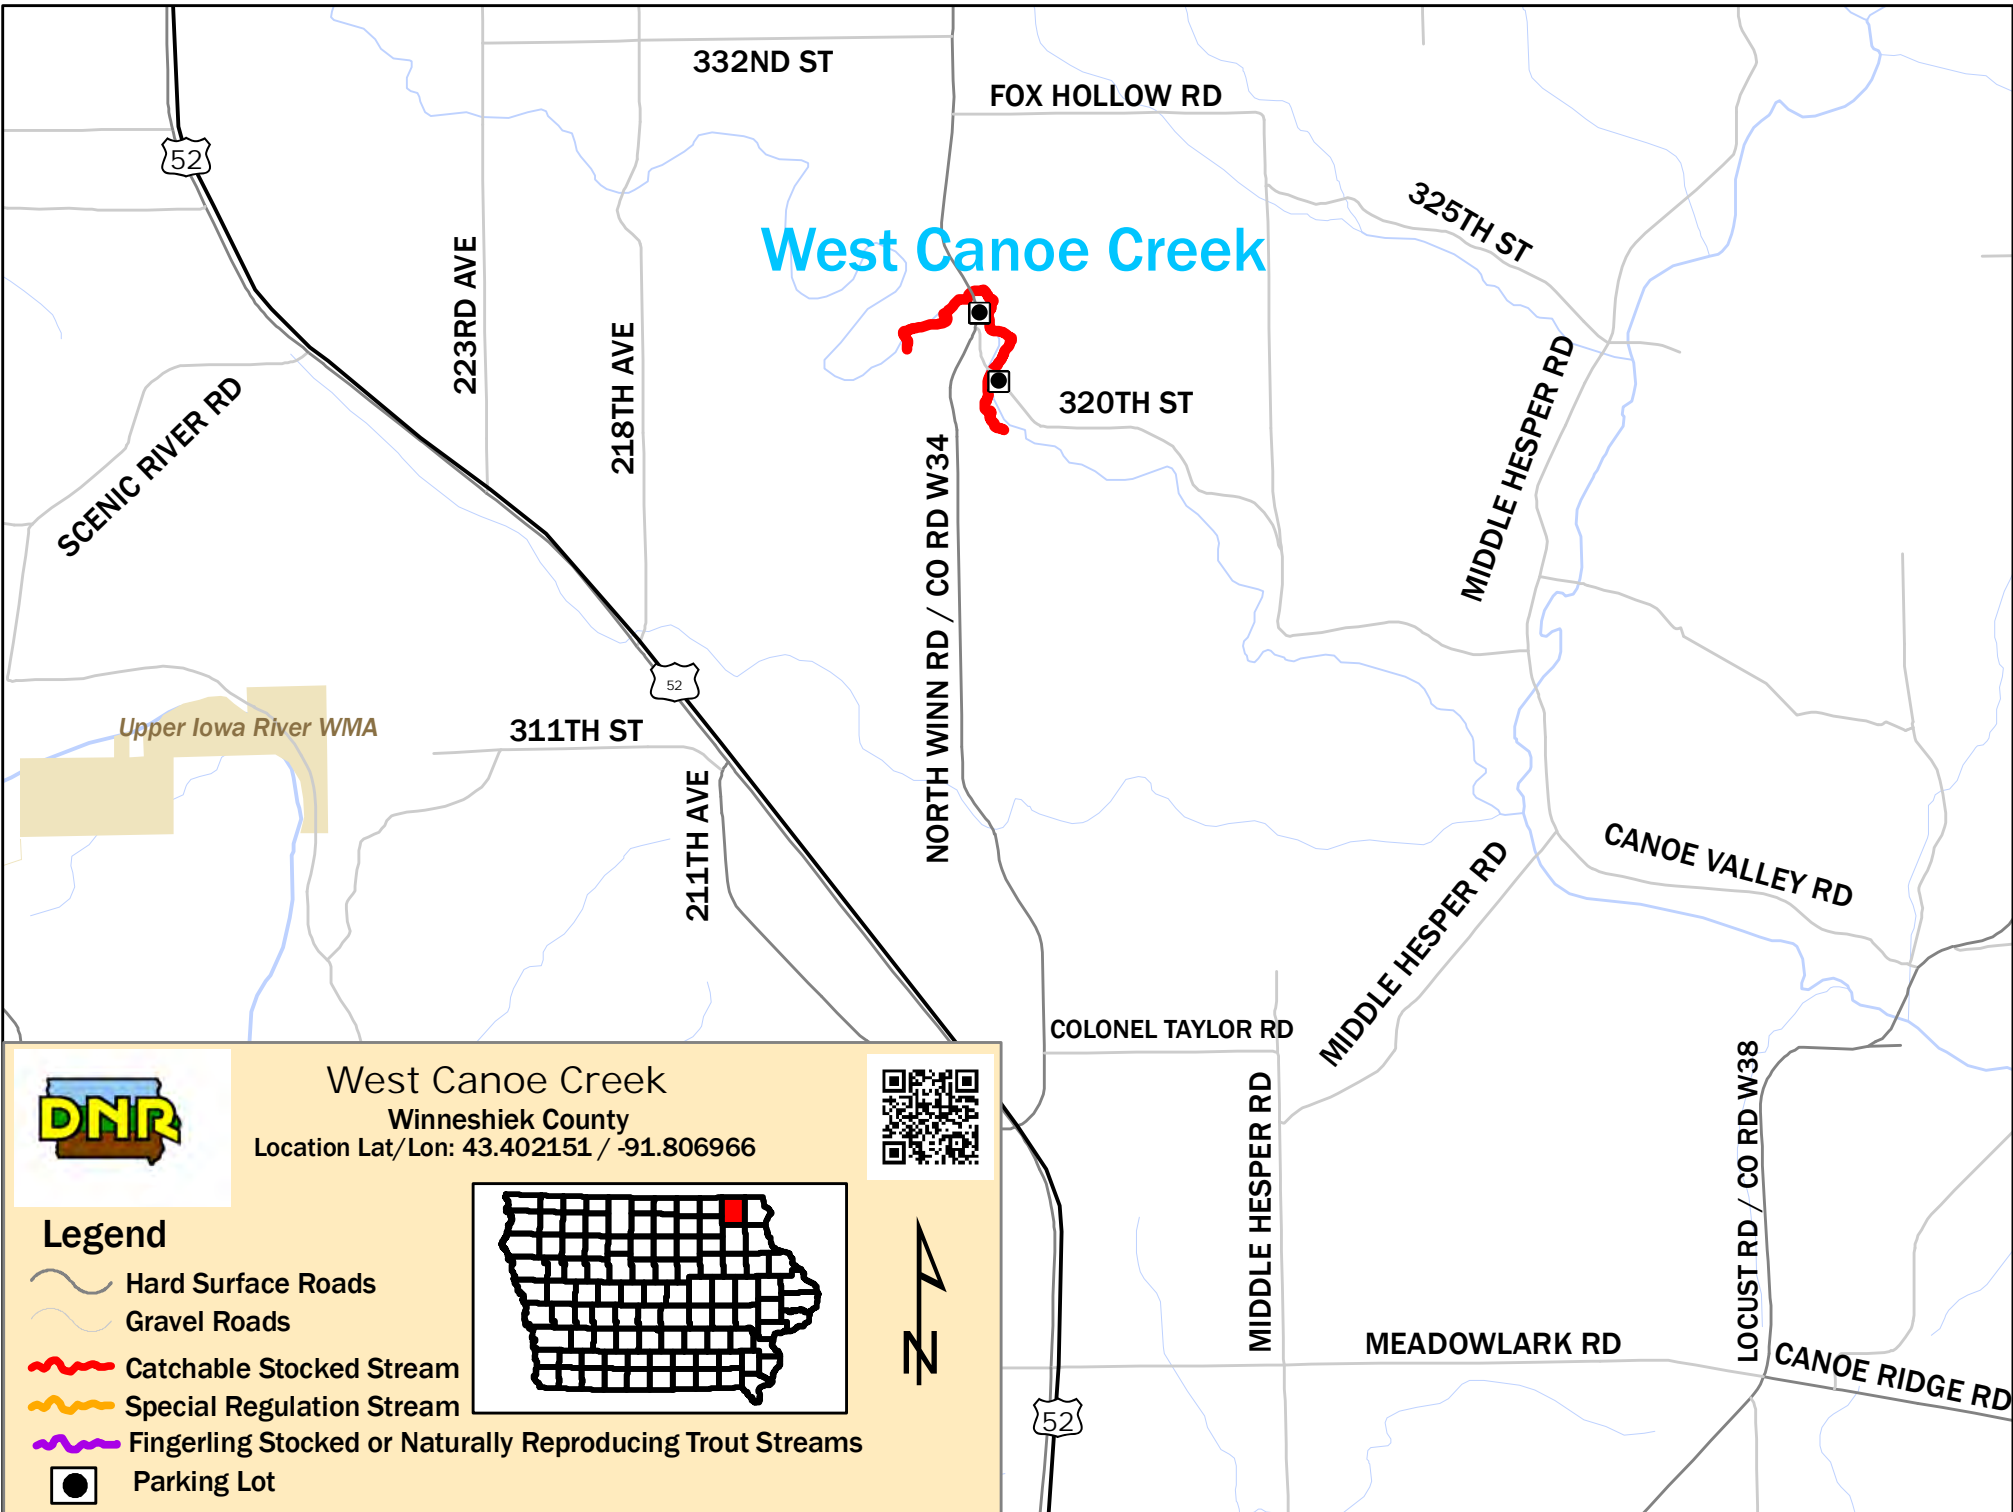

West Canoe Creek

West Canoe Creek

Winneshiek County

Location Lat/Lon: 43.402151 / -91.806966

Legend

-  Public Land
-  Catchable Stocked Stream
-  Special Regulation Stream
-  Fingerling Stocked or Naturally Reproducing Trout Streams
-  Parking Lot

52

West Canoe Creek

West Canoe Creek

Winneshiek County

Location Lat/Lon: 43.402151 / -91.806966

Legend

-  Hard Surface Roads
-  Gravel Roads
-  Catchable Stocked Stream
-  Special Regulation Stream
-  Fingerling Stocked or Naturally Reproducing Trout Streams
-  Parking Lot