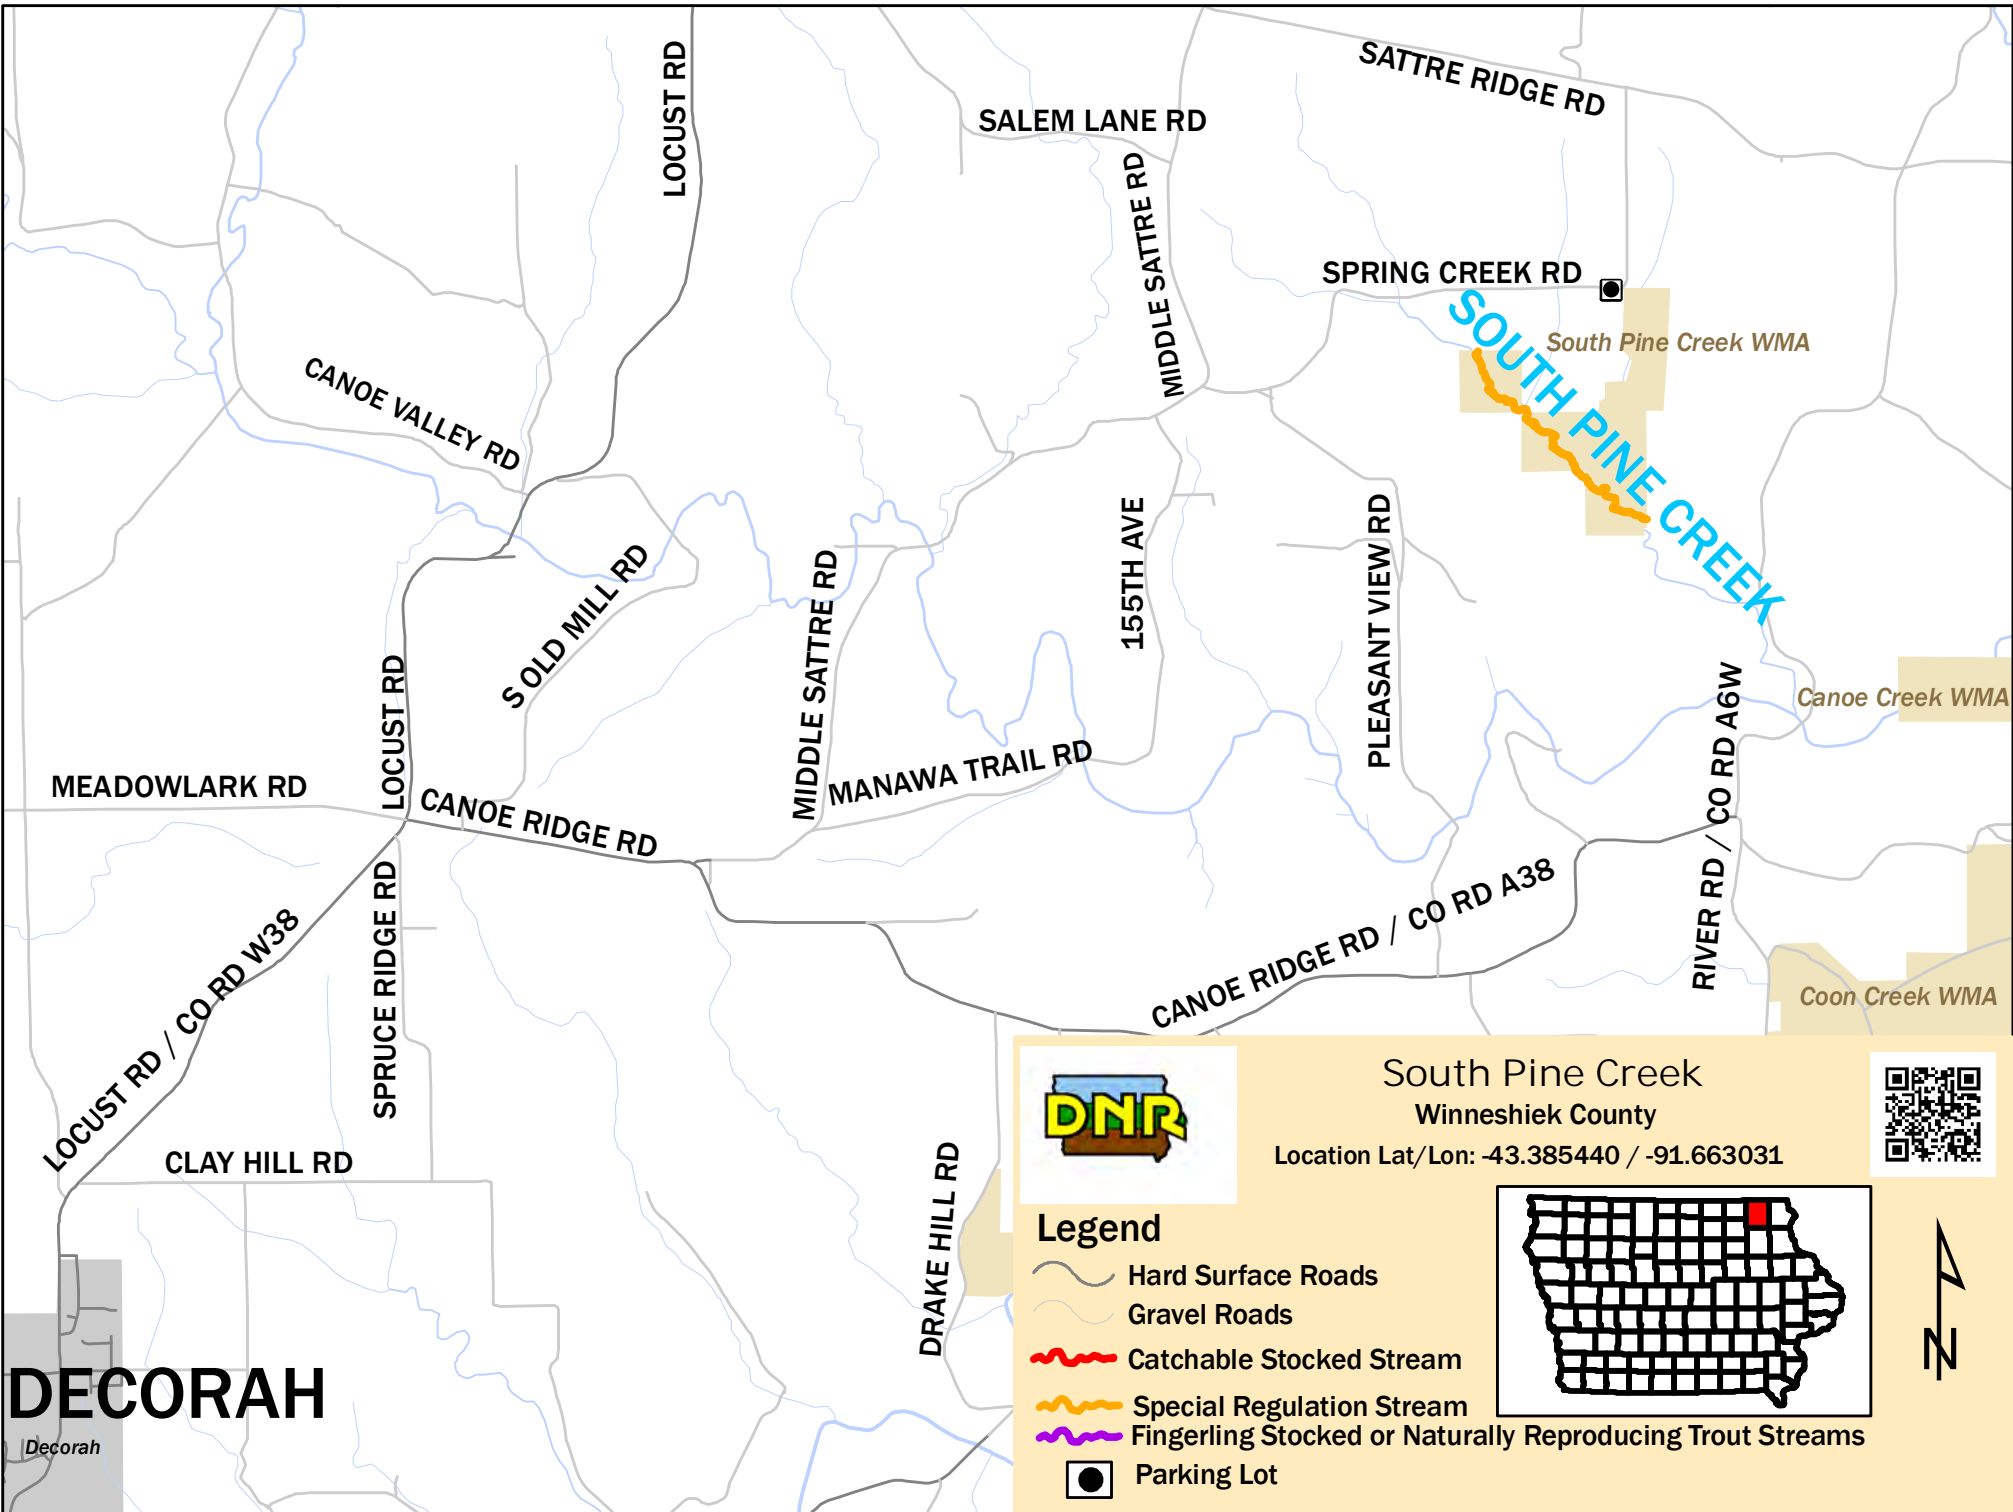

South Pine Creek

Winneshiek County

Location Lat/Lon: 43.385440 / -91.663031

Legend

-  Public Land
-  Catchable Stocked Stream
-  Special Regulation Stream
-  Fingerling Stocked or Naturally Reproducing Trout Streams
-  Parking Lot

DECORAH

DECORAH
Decorah

South Pine Creek
Winneshiek County

Location Lat/Lon: -43.385440 / -91.663031

Legend

- Hard Surface Roads
- Gravel Roads
- Catchable Stocked Stream
- Special Regulation Stream
- Fingerling Stocked or Naturally Reproducing Trout Streams
- Parking Lot