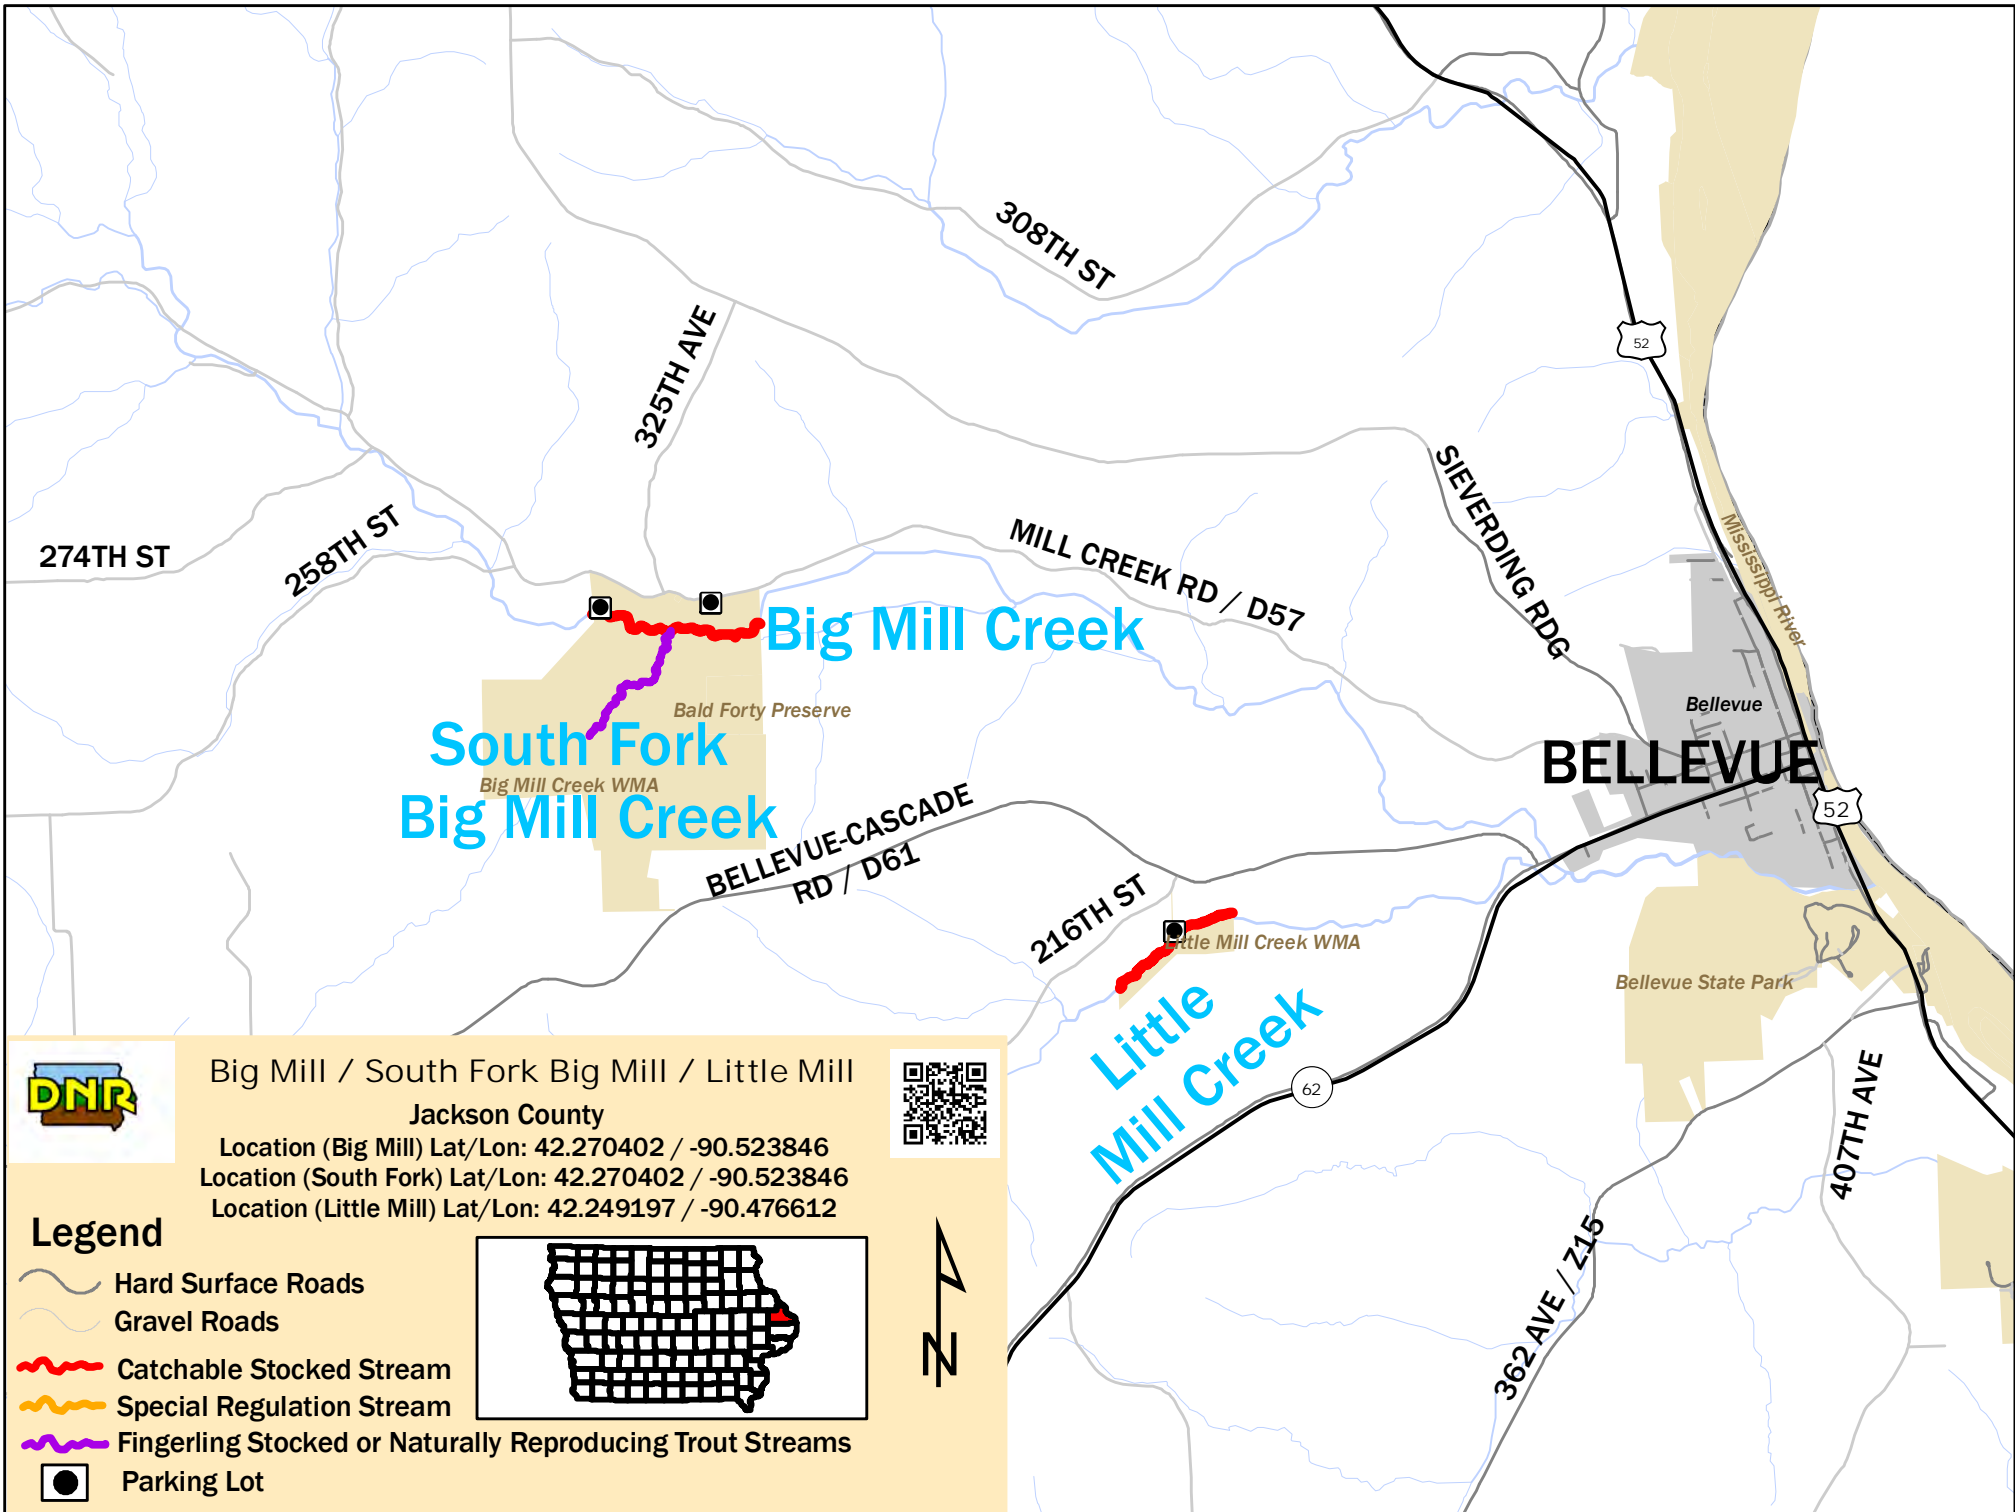

Big Mill / South Fork Big Mill / Little Mill  
 Jackson County  
 Location (Big Mill) Lat/Lon: 42.270402 / -90.523846  
 Location (South Fork) Lat/Lon: 42.270402 / -90.523846  
 Location (Little Mill) Lat/Lon: 42.249197 / -90.476612

**Legend**

-  Public Land
-  Catchable Stocked Stream
-  Special Regulation Stream
-  Fingerling Stocked or Naturally Reproducing Trout Streams
-  Parking Lot

Big Mill / South Fork Big Mill / Little Mill  
 Jackson County  
 Location (Big Mill) Lat/Lon: 42.270402 / -90.523846  
 Location (South Fork) Lat/Lon: 42.270402 / -90.523846  
 Location (Little Mill) Lat/Lon: 42.249197 / -90.476612

**Legend**

-  Hard Surface Roads
-  Gravel Roads
-  Catchable Stocked Stream
-  Special Regulation Stream
-  Fingerling Stocked or Naturally Reproducing Trout Streams
-  Parking Lot