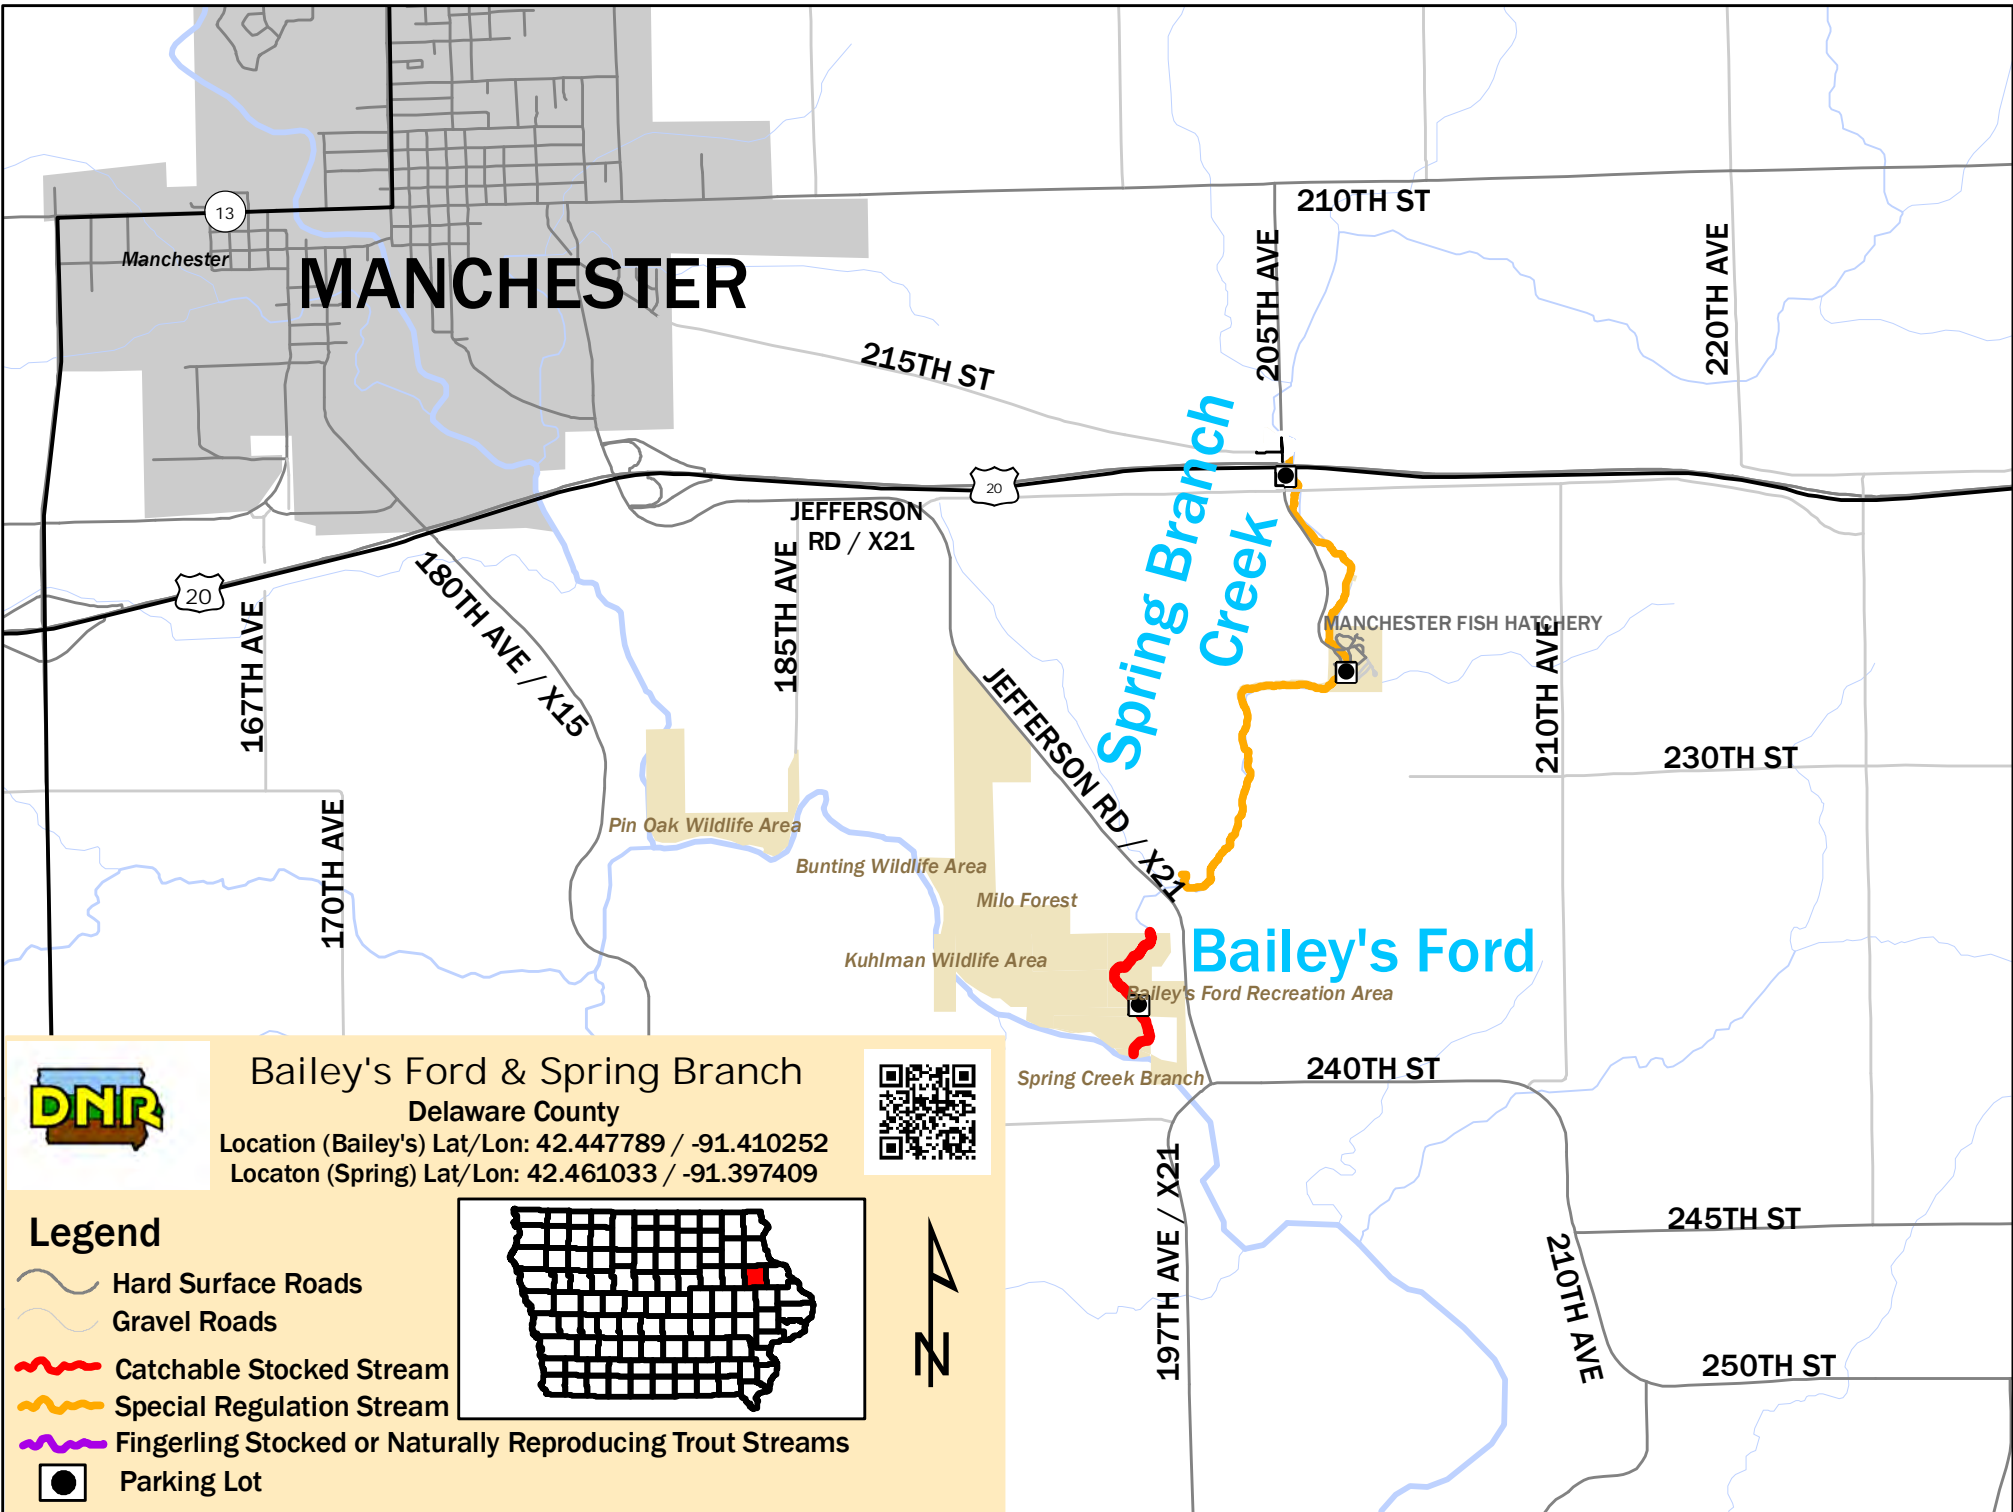

MANCHESTER

Spring Branch
Creek

Bailey's Ford

Bailey's Ford & Spring Branch

Delaware County

Location (Bailey's) Lat/Lon: 42.447789 / -91.410252

Location (Spring) Lat/Lon: 42.461033 / -91.397409

Legend

- Hard Surface Roads
- Gravel Roads
- Catchable Stocked Stream
- Special Regulation Stream
- Fingerling Stocked or Naturally Reproducing Trout Streams
- Parking Lot