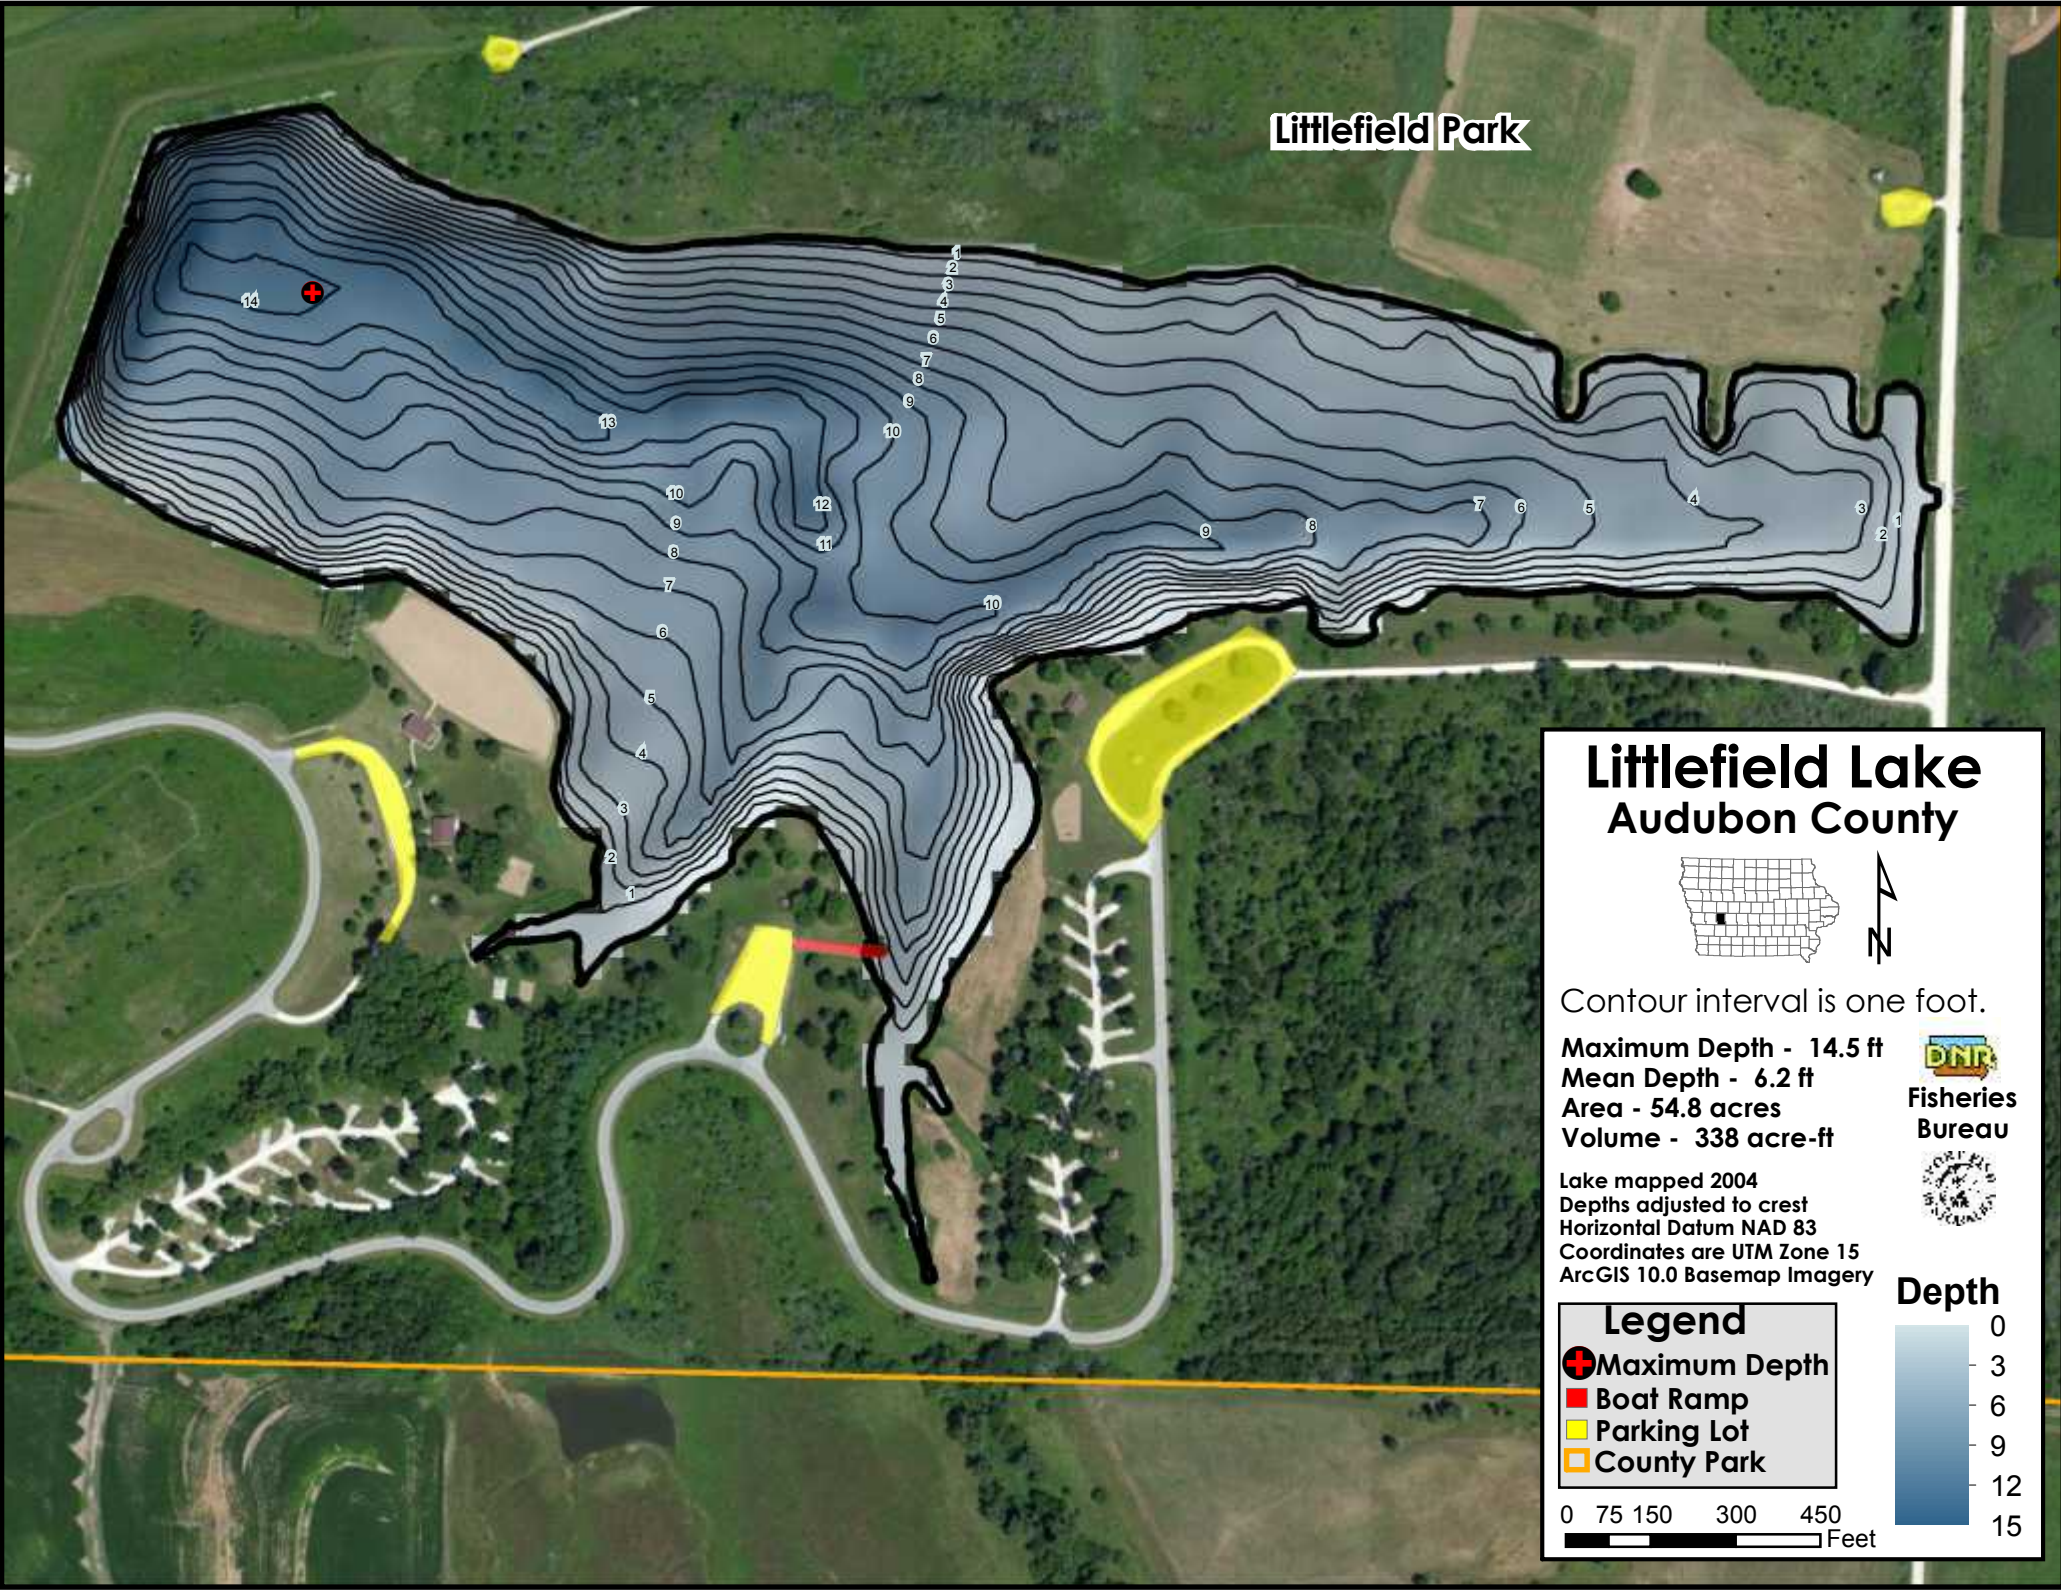

Littlefield Park

Littlefield Lake Audubon County

Contour interval is one foot.

Maximum Depth - 14.5 ft
Mean Depth - 6.2 ft
Area - 54.8 acres
Volume - 338 acre-ft

Lake mapped 2004
Depths adjusted to crest
Horizontal Datum NAD 83
Coordinates are UTM Zone 15
ArcGIS 10.0 Basemap Imagery

- ### Legend
- Maximum Depth
 - Boat Ramp
 - Parking Lot
 - County Park