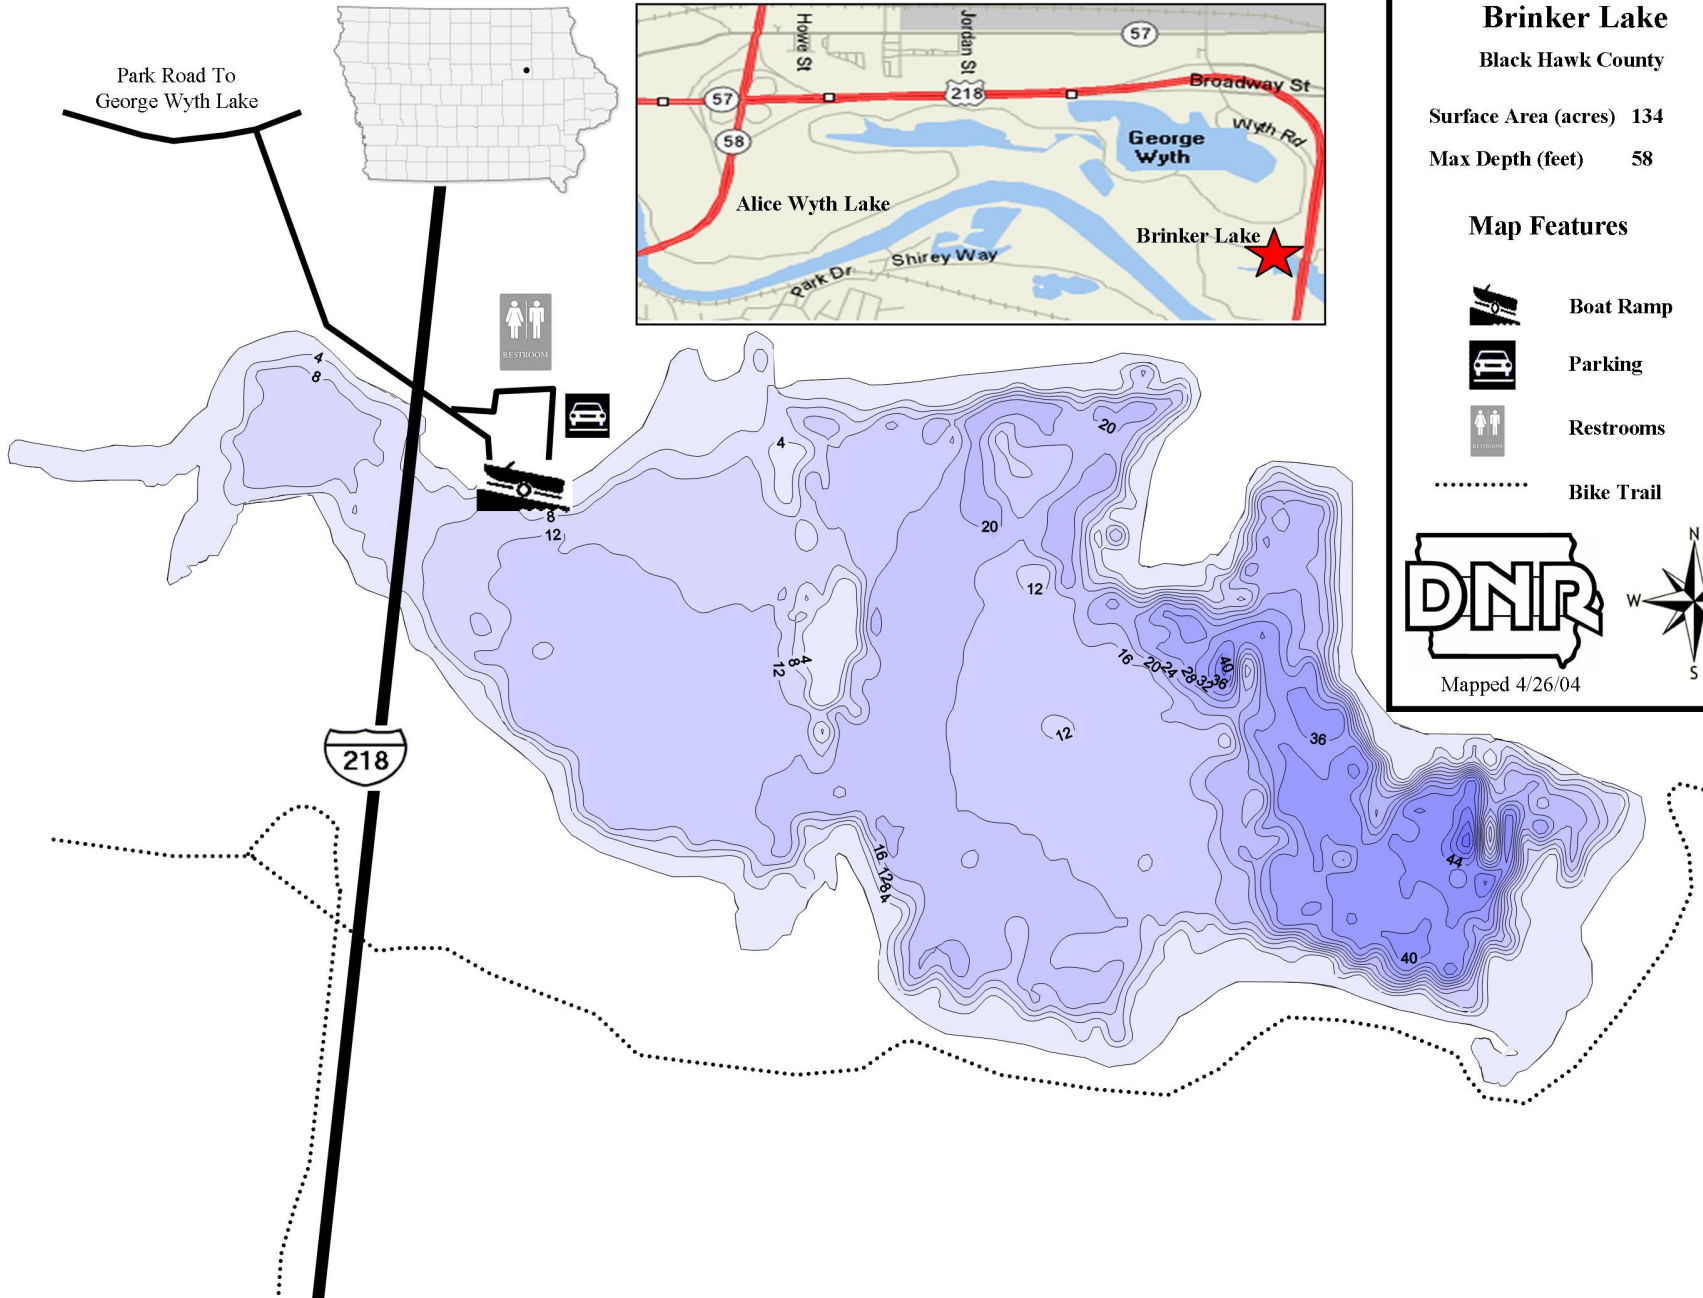

# Brinker Lake

Black Hawk County

Surface Area (acres) 134

Max Depth (feet) 58

## Map Features

Boat Ramp

Parking

Restrooms

Bike Trail

Mapped 4/26/04

218

Park Road To  
George Wyth Lake

RESTROOM

Parking

Boat Ramp