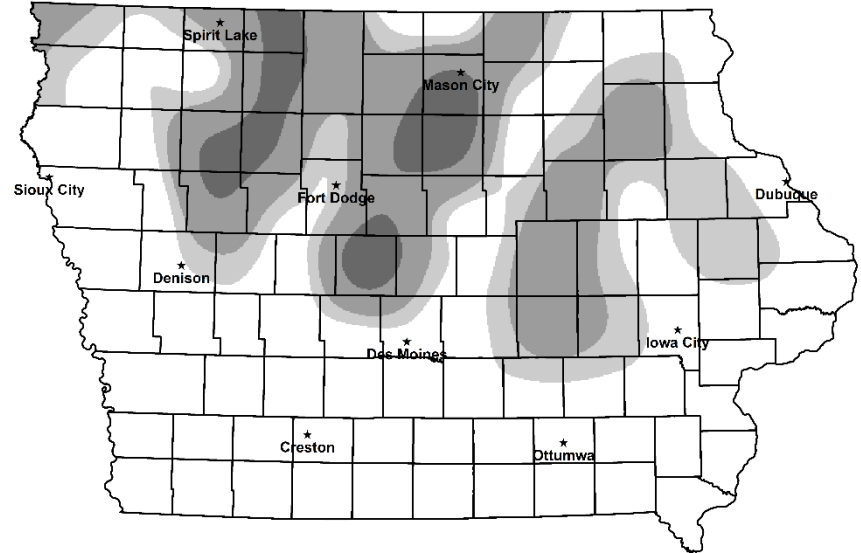

2023 GAME DISTRIBUTION

PHEASANT

GRAY PARTRIDGE

QUAIL

COTTONTAIL

EXCELLENT **GOOD** **FAIR** **POOR**

Iowa small game distribution maps. Counts represent generalized game abundance. There can be areas of low game abundance in regions with "high" counts and vice versa.