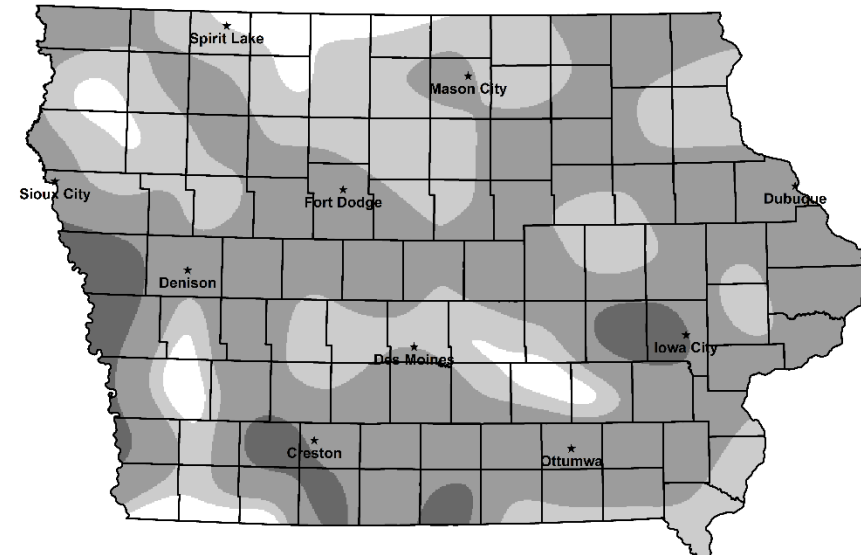

2023 GAME DISTRIBUTION

PHEASANT

GRAY PARTRIDGE

QUAIL

COTTONTAIL

EXCELLENT **GOOD** **FAIR** **POOR**

Iowa small game distribution maps. Counts represent generalized game abundance. There can be areas of low game abundance in regions with "high" counts and vice versa.