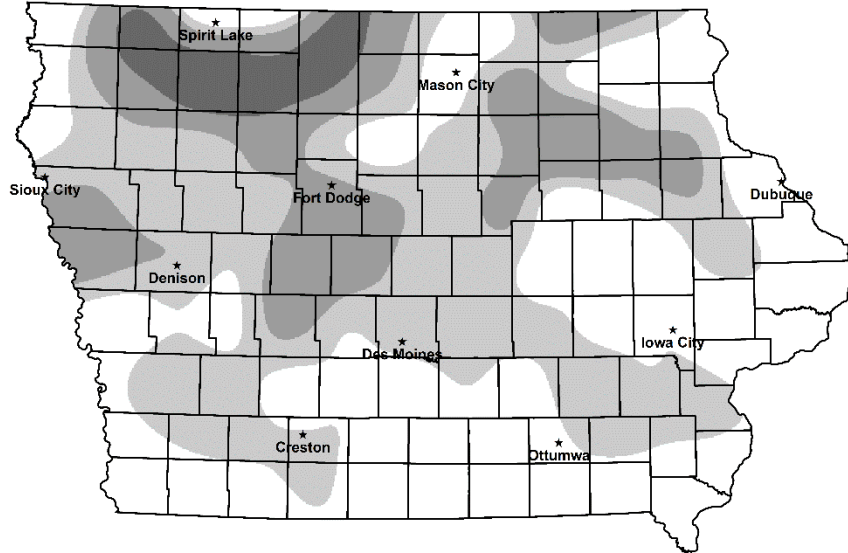

2023 GAME DISTRIBUTION

PHEASANT

GRAY PARTRIDGE

QUAIL

COTTONTAIL

EXCELLENT **GOOD** **FAIR** **POOR**

Iowa small game distribution maps. Counts represent generalized game abundance. There can be areas of low game abundance in regions with "high" counts and vice versa.