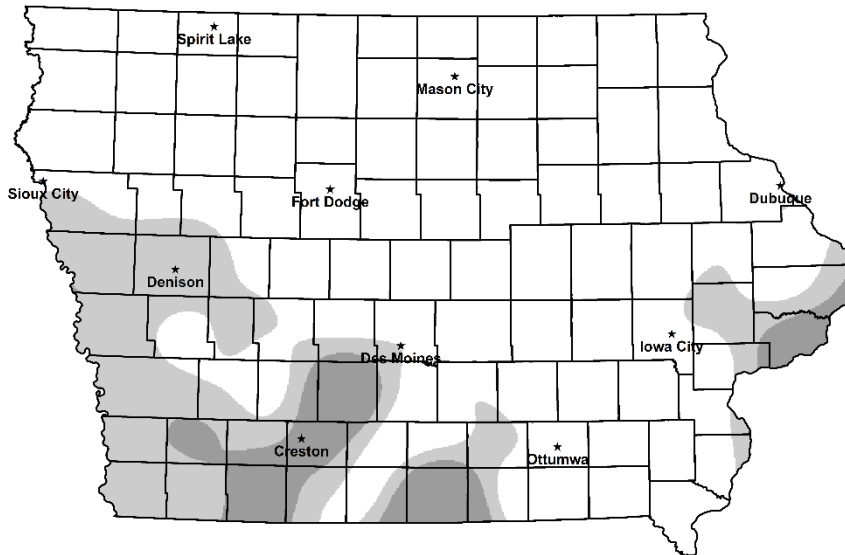

2023 GAME DISTRIBUTION

PHEASANT

GRAY PARTRIDGE

QUAIL

COTTONTAIL

EXCELLENT **GOOD** **FAIR** **POOR**

Iowa small game distribution maps. Counts represent generalized game abundance. There can be areas of low game abundance in regions with "high" counts and vice versa.