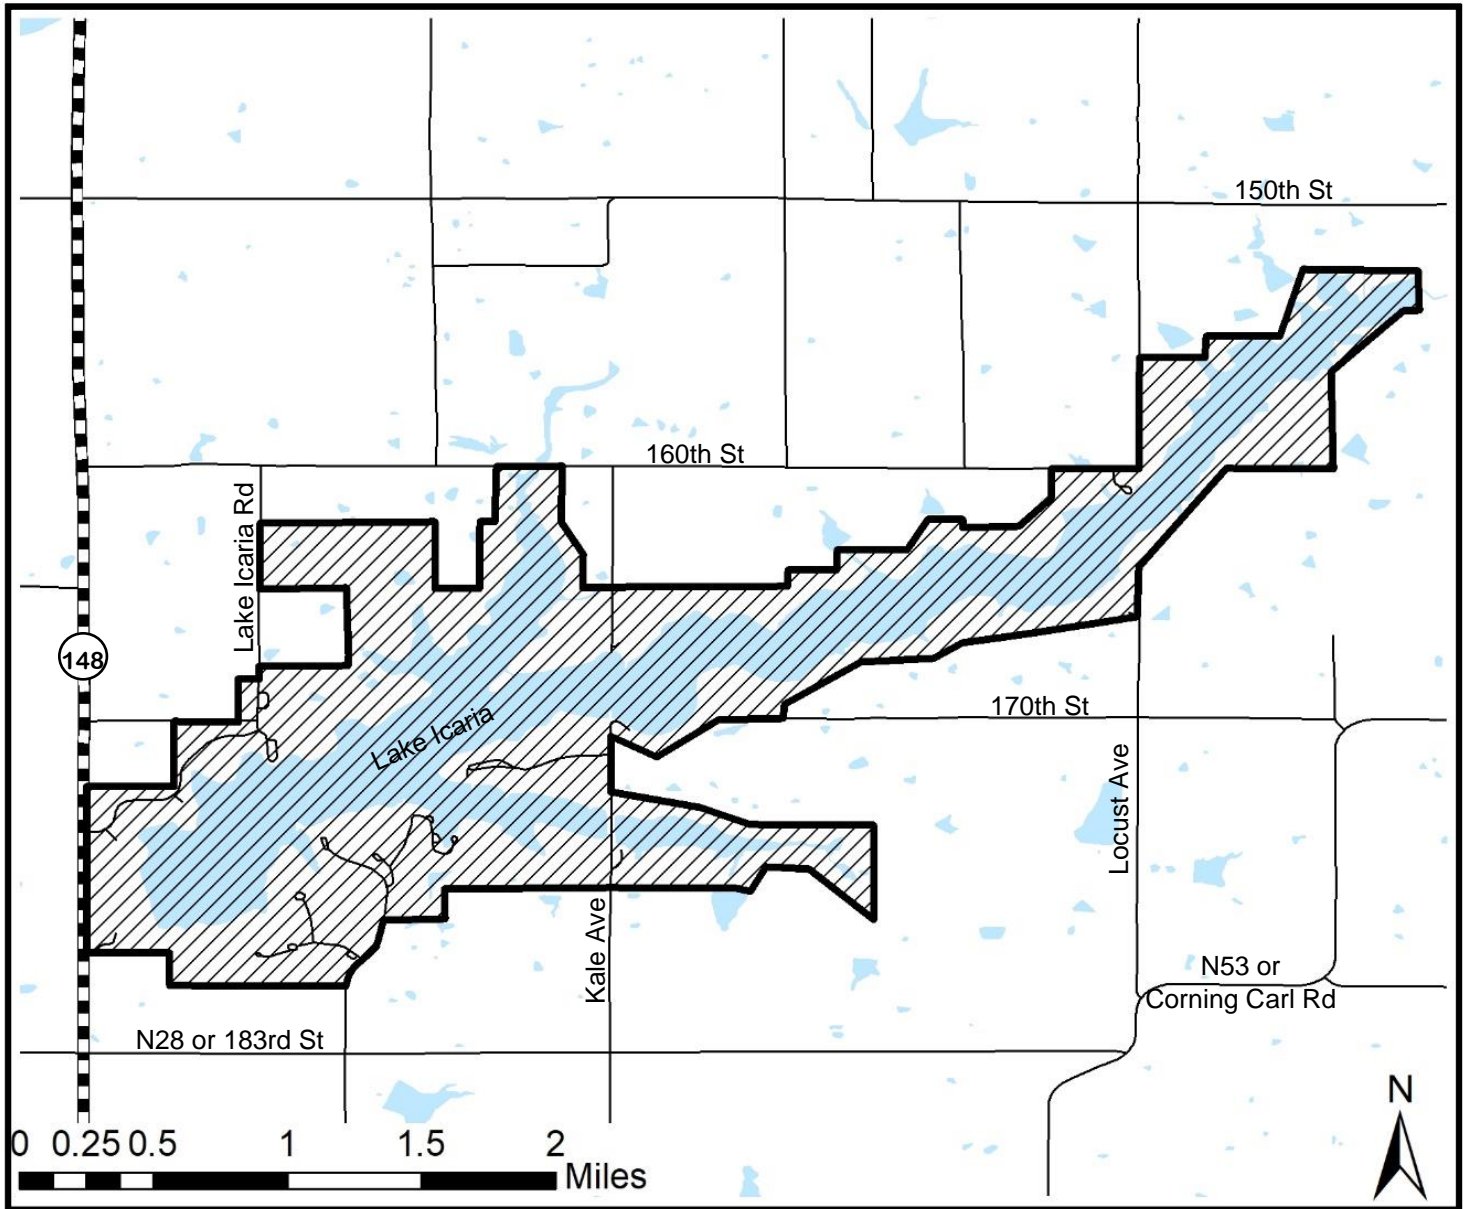

# Adams County

## Area Closed to Canada Goose Hunting

 Area Closed to Canada Goose Hunting

 Lakes & Wetlands

 Roads

 Highways

*Iowa Administrative Code 91.4(2) h*