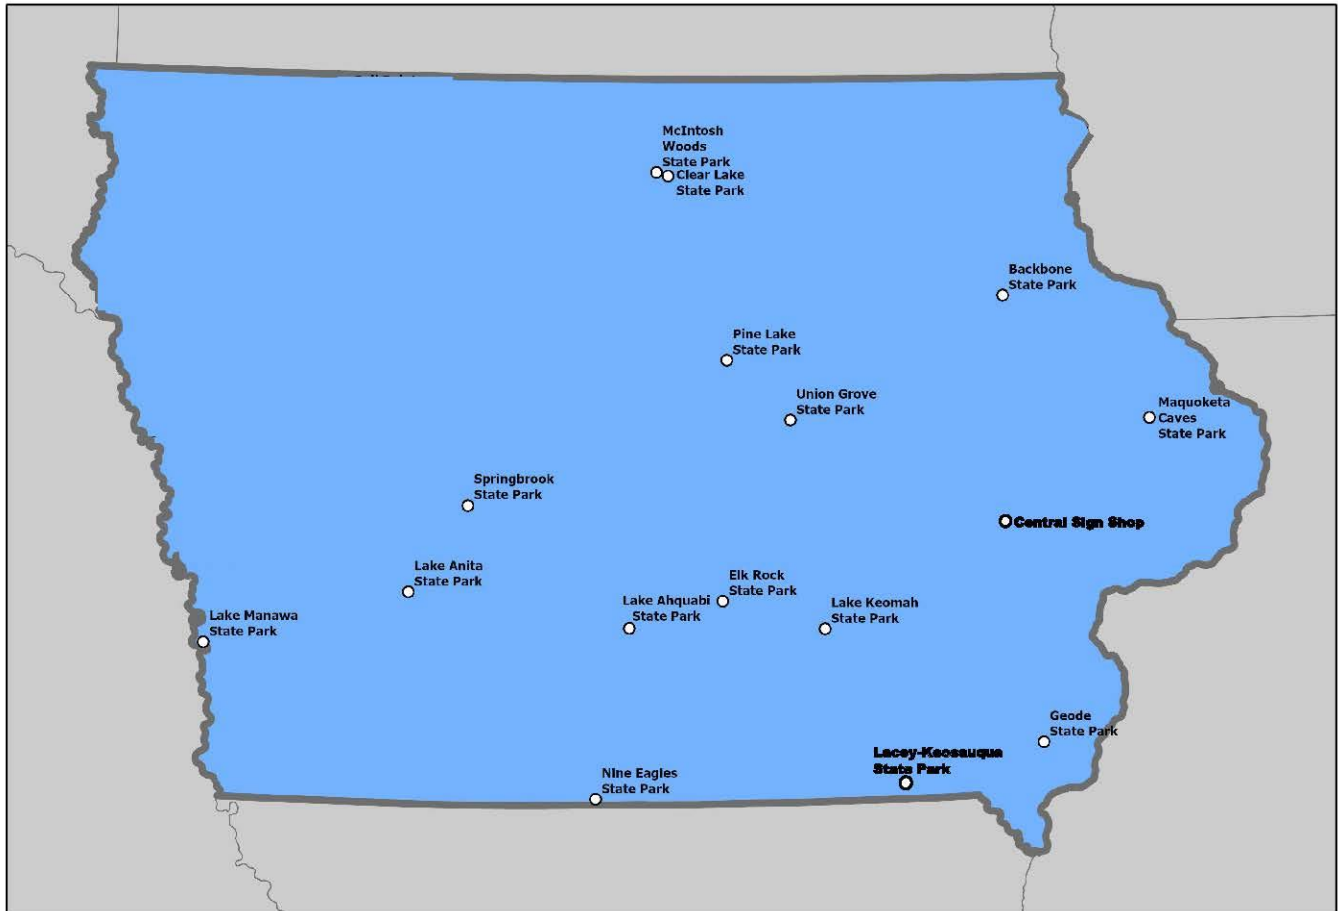

Locations of Seasonal Employment Opportunities at Iowa State Parks, State Rec Areas, and State Forests

Click on a name below to learn more about the park, rec area, or forest.

- [Backbone SP](#) - G
- [Clear Lake SP](#) - G
- [Central Sign Shop](#) - C
- [Elk Rock SP](#) - G
- [Lacey Keosauqua SP](#) - G
- [Lake Ahquabi SP](#) - G
- [Lake Anita SP](#) - G, SP
- [Lake Keomah SP](#) - G
- [Lake Manawa SP](#) - SP
- [Maquoketa Caves SP](#) - G
- [McIntosh Woods SP](#) - G
- [Nine Eagles SP](#) - G
- [Pine Lake SP](#) - G
- [Springbrook SP](#) - G
- [Union Grove SP](#) - G

Key to positions available at each location:

- [G = General Park Operations](#)
- [C = Carpenter](#)
- [SP = Seasonal Patrol Officer](#)