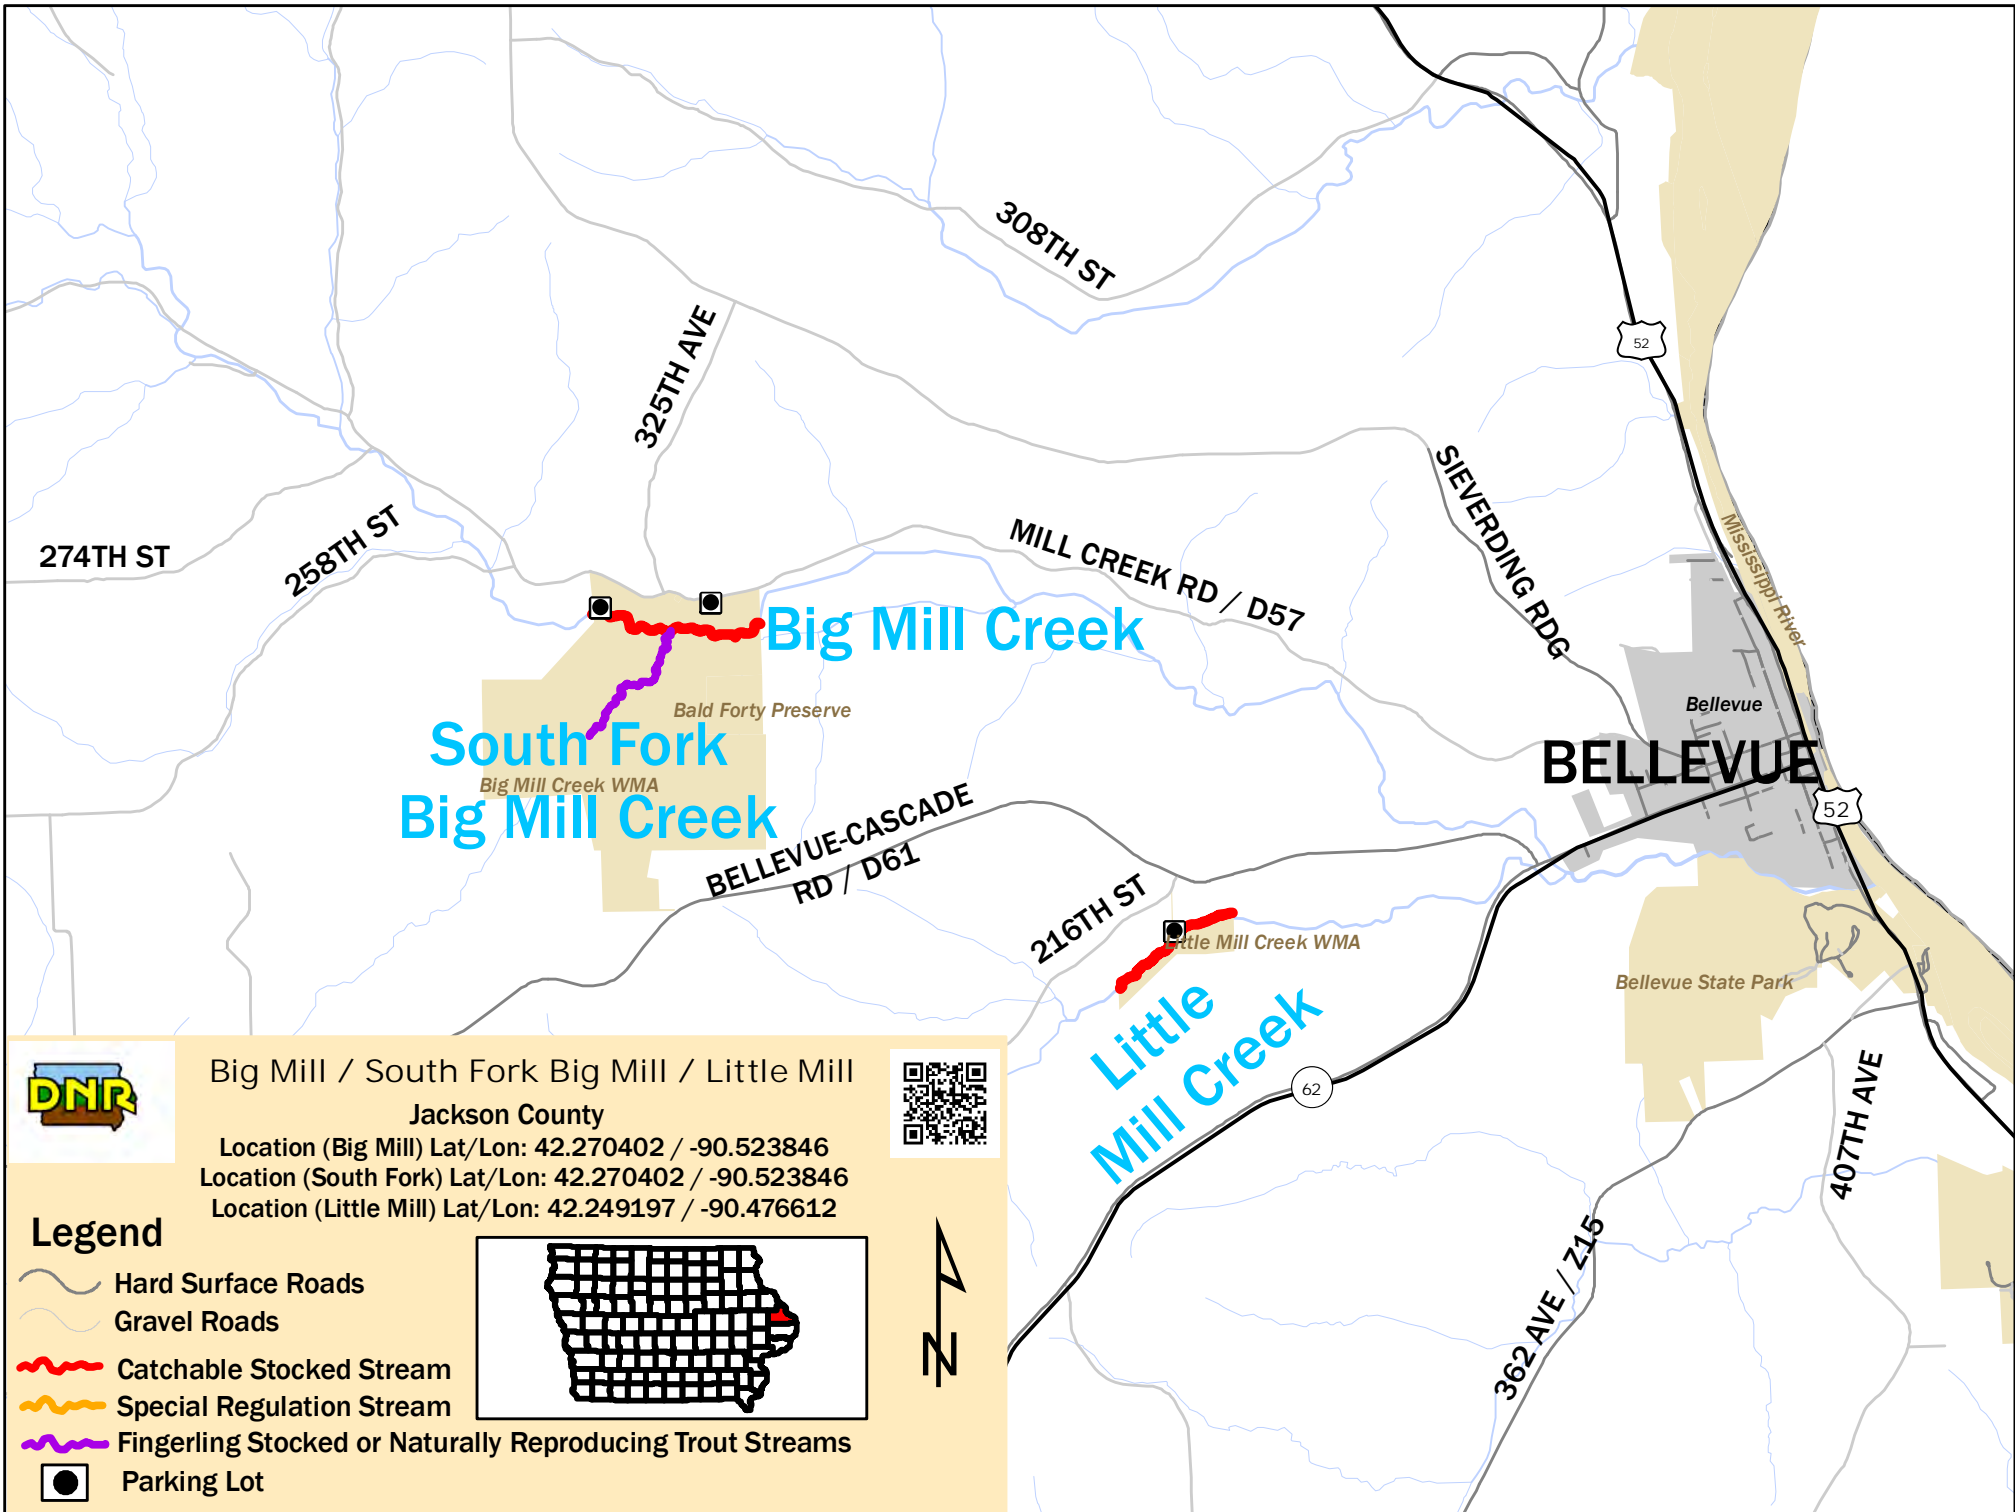

Big Mill / South Fork Big Mill / Little Mill
 Jackson County
 Location (Big Mill) Lat/Lon: 42.270402 / -90.523846
 Location (South Fork) Lat/Lon: 42.270402 / -90.523846
 Location (Little Mill) Lat/Lon: 42.249197 / -90.476612

Legend

-  Public Land
-  Catchable Stocked Stream
-  Special Regulation Stream
-  Fingerling Stocked or Naturally Reproducing Trout Streams
-  Parking Lot

Big Mill / South Fork Big Mill / Little Mill
 Jackson County
 Location (Big Mill) Lat/Lon: 42.270402 / -90.523846
 Location (South Fork) Lat/Lon: 42.270402 / -90.523846
 Location (Little Mill) Lat/Lon: 42.249197 / -90.476612

Legend

- Hard Surface Roads
- Gravel Roads
- Catchable Stocked Stream
- Special Regulation Stream
- Fingerling Stocked or Naturally Reproducing Trout Streams
- Parking Lot