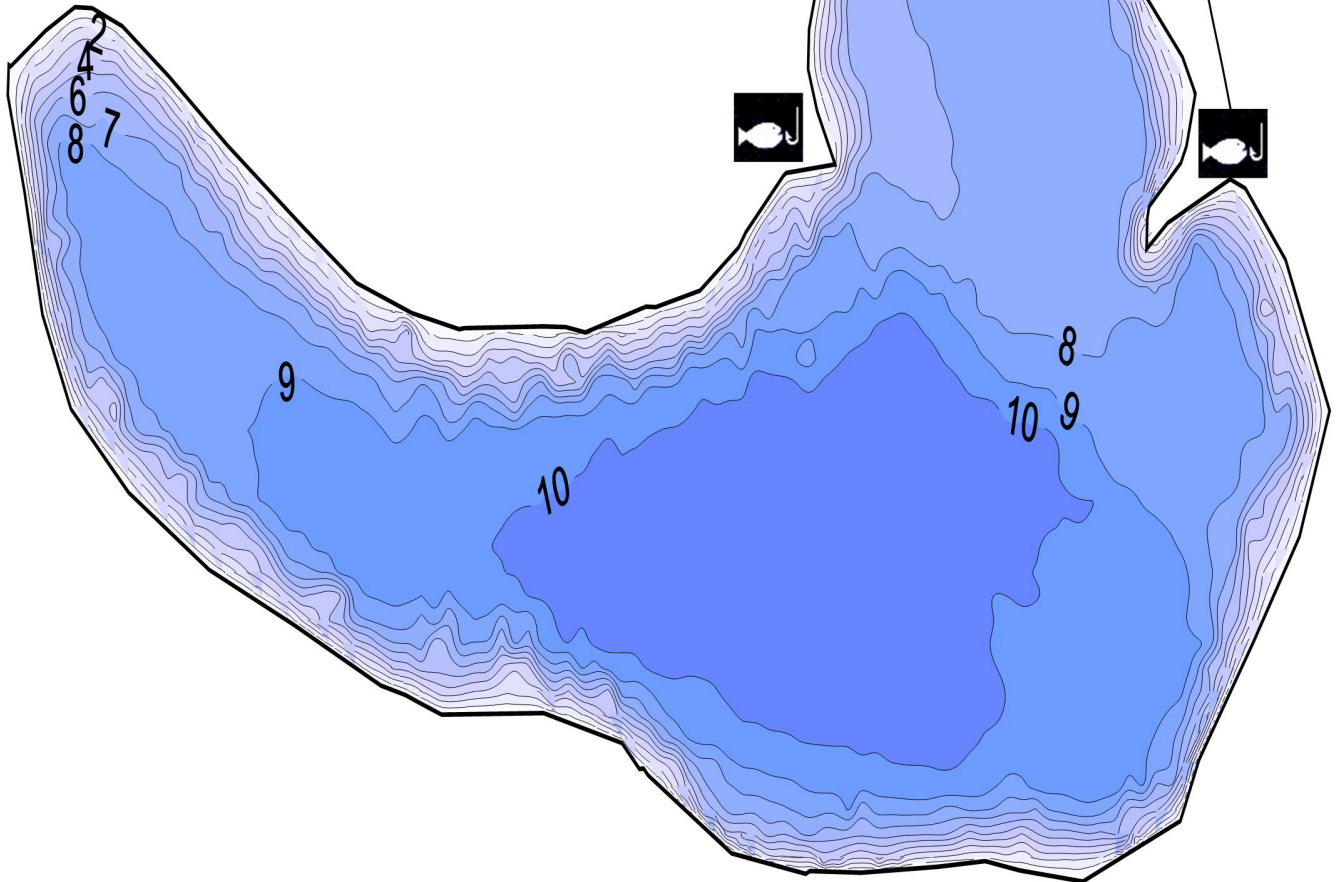

# Bergfeld Pond

Dubuque County

Surface Area (acres) 10

Max Depth (feet) 10

## Map Features

Fishing Pier

Parking

Mapped 9/27/02

Picnic Shelter

# Bergfeld Pond

### Surface Acres- 9.7