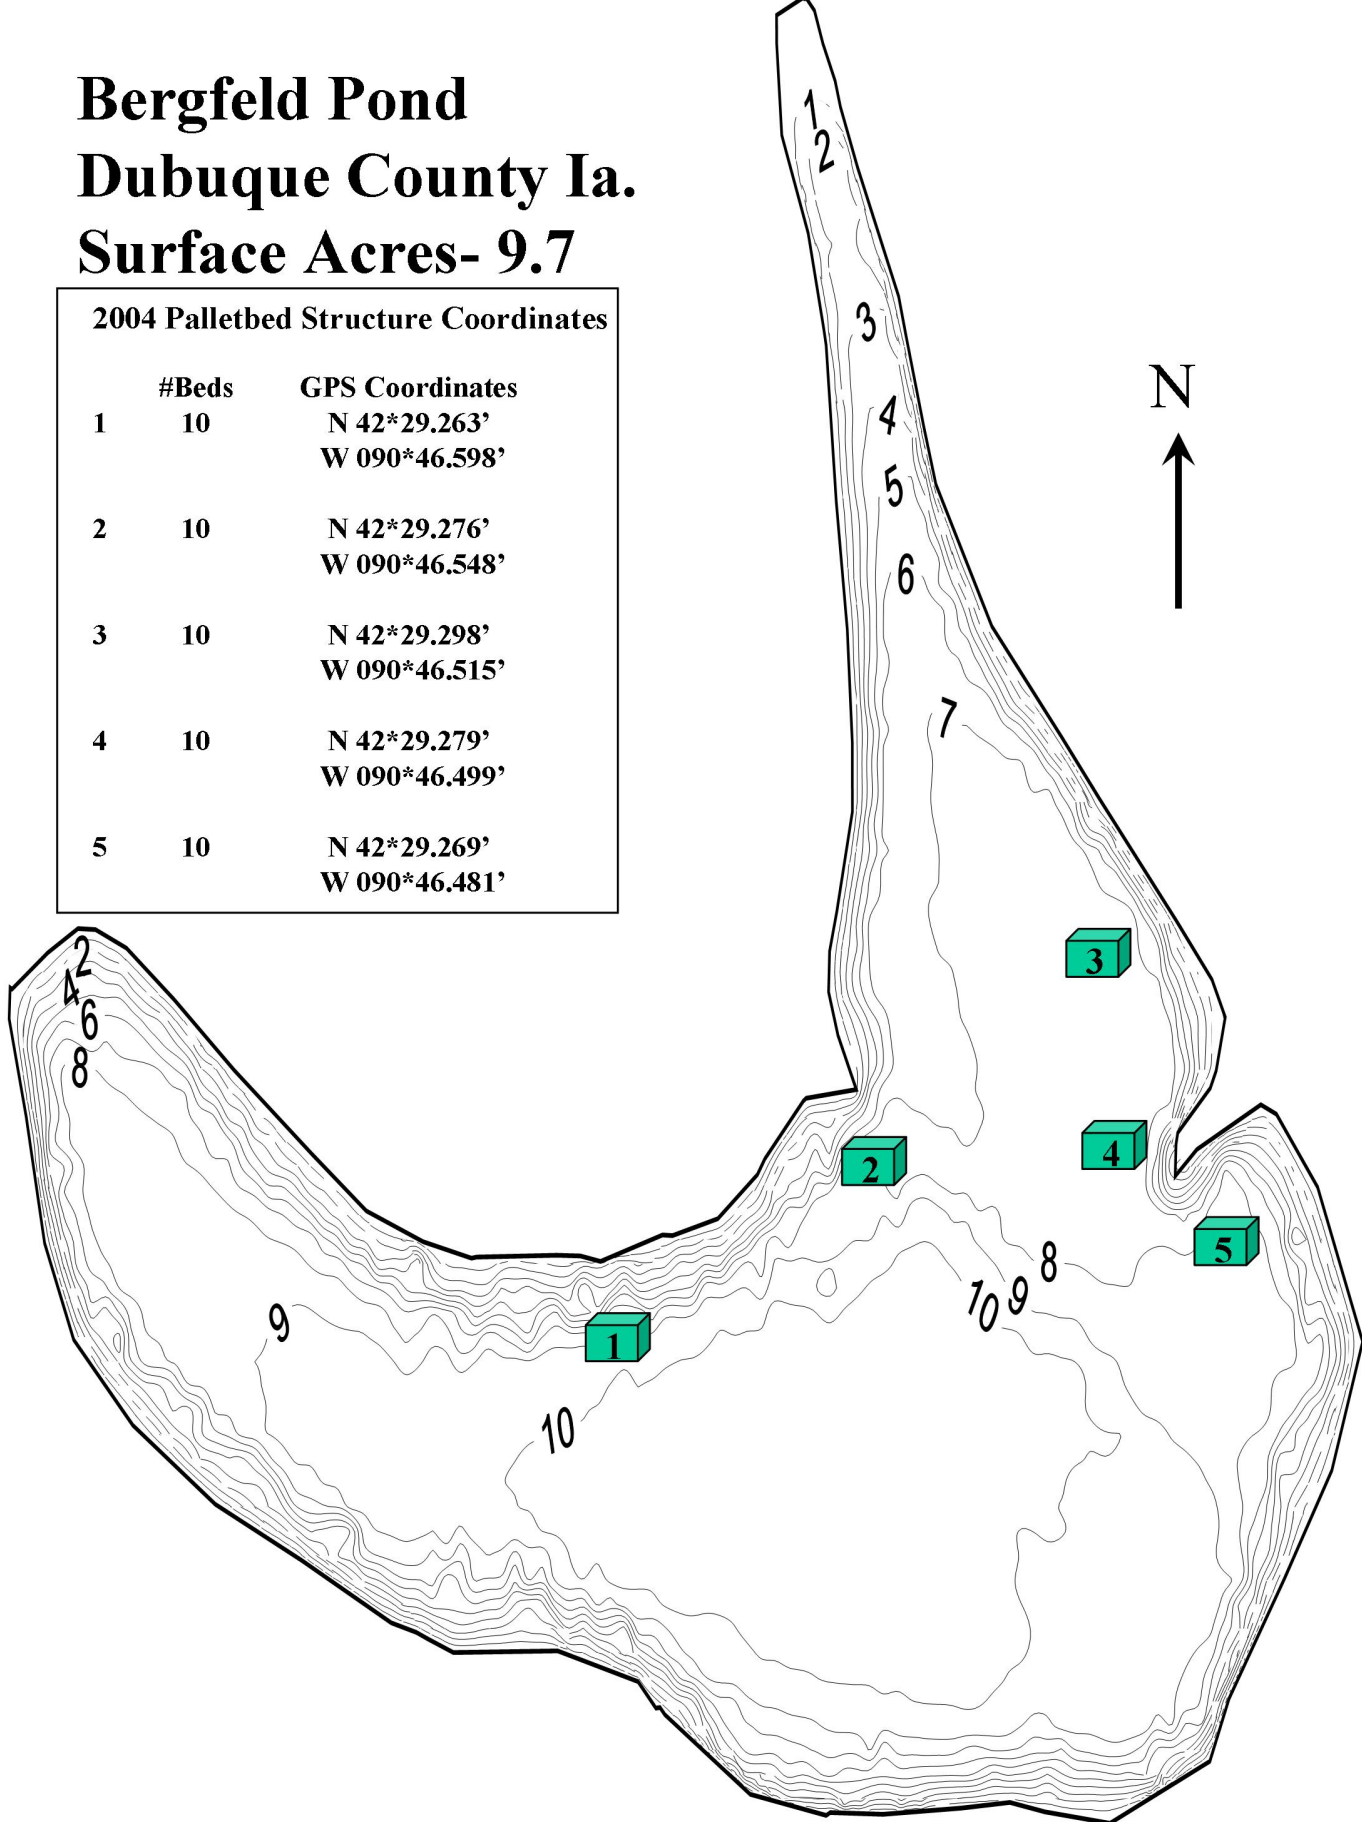

Bergfeld Pond

Dubuque County Ia.

Surface Acres- 9.7

2004 Palletbed Structure Coordinates

	#Beds	GPS Coordinates
1	10	N 42°29.263' W 090°46.598'
2	10	N 42°29.276' W 090°46.548'
3	10	N 42°29.298' W 090°46.515'
4	10	N 42°29.279' W 090°46.499'
5	10	N 42°29.269' W 090°46.481'