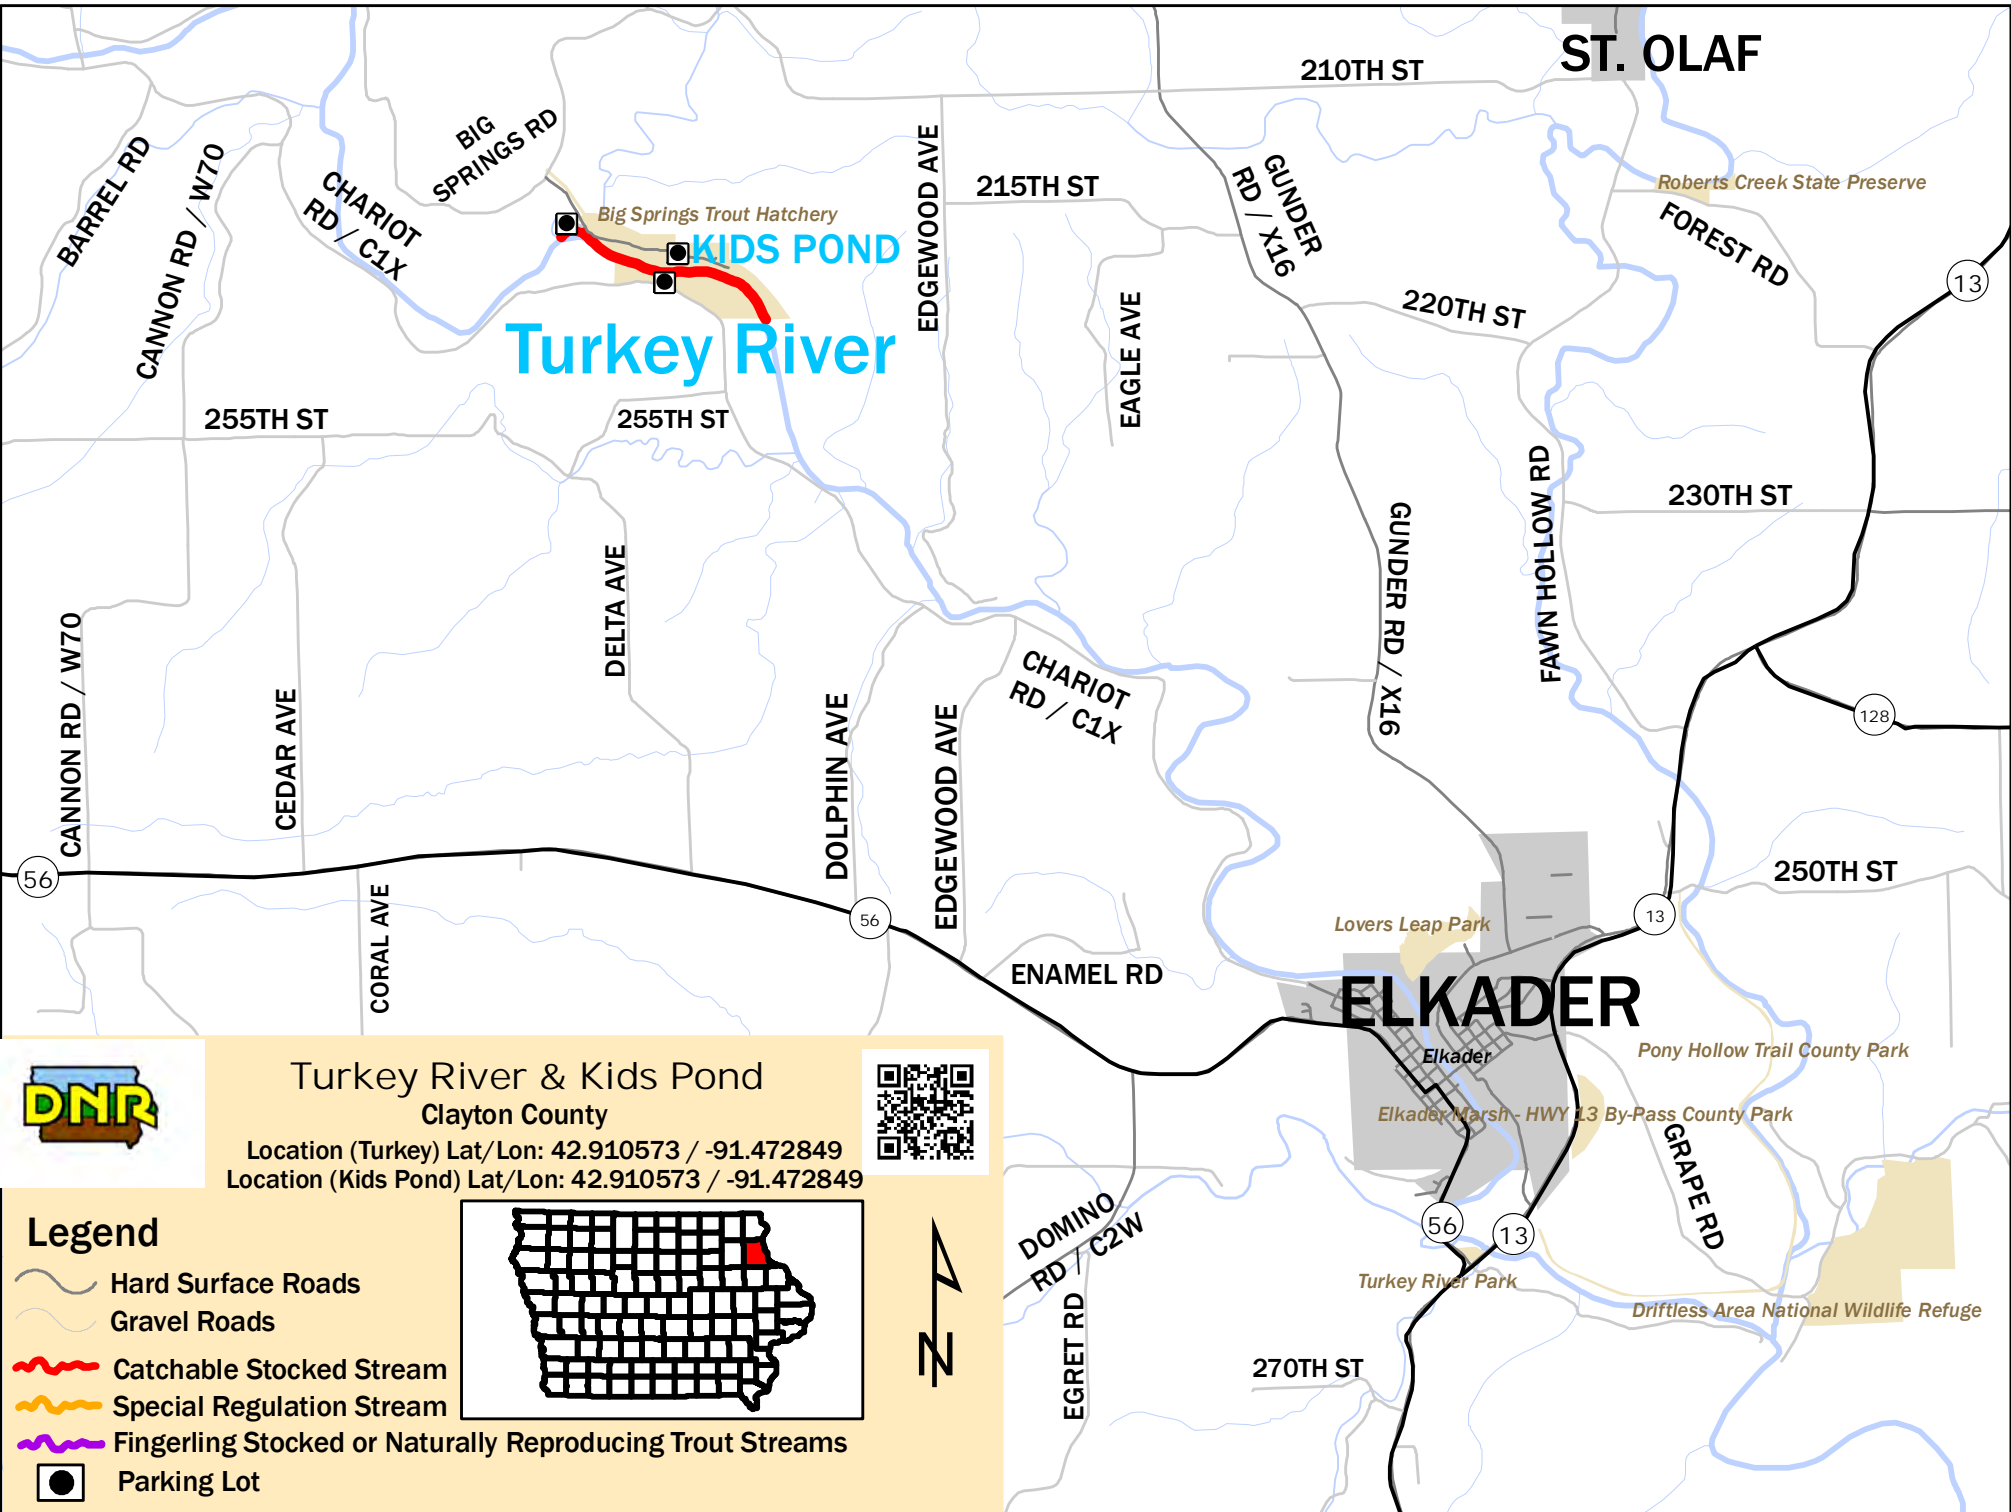

## Turkey River & Kids Pond Clayton County

Location (Turkey) Lat/Lon: 42.910573 / -91.472849  
 Location (Kids Pond) Lat/Lon: 42.910573 / -91.472849

### Legend

-  Public Land
-  Catchable Stocked Stream
-  Special Regulation Stream
-  Fingerling Stocked or Naturally Reproducing Trout Streams
-  Parking Lot

### Turkey River & Kids Pond Clayton County

Location (Turkey) Lat/Lon: 42.910573 / -91.472849  
 Location (Kids Pond) Lat/Lon: 42.910573 / -91.472849

#### Legend

- Hard Surface Roads
- Gravel Roads
- Catchable Stocked Stream
- Special Regulation Stream
- Fingerling Stocked or Naturally Reproducing Trout Streams
- Parking Lot