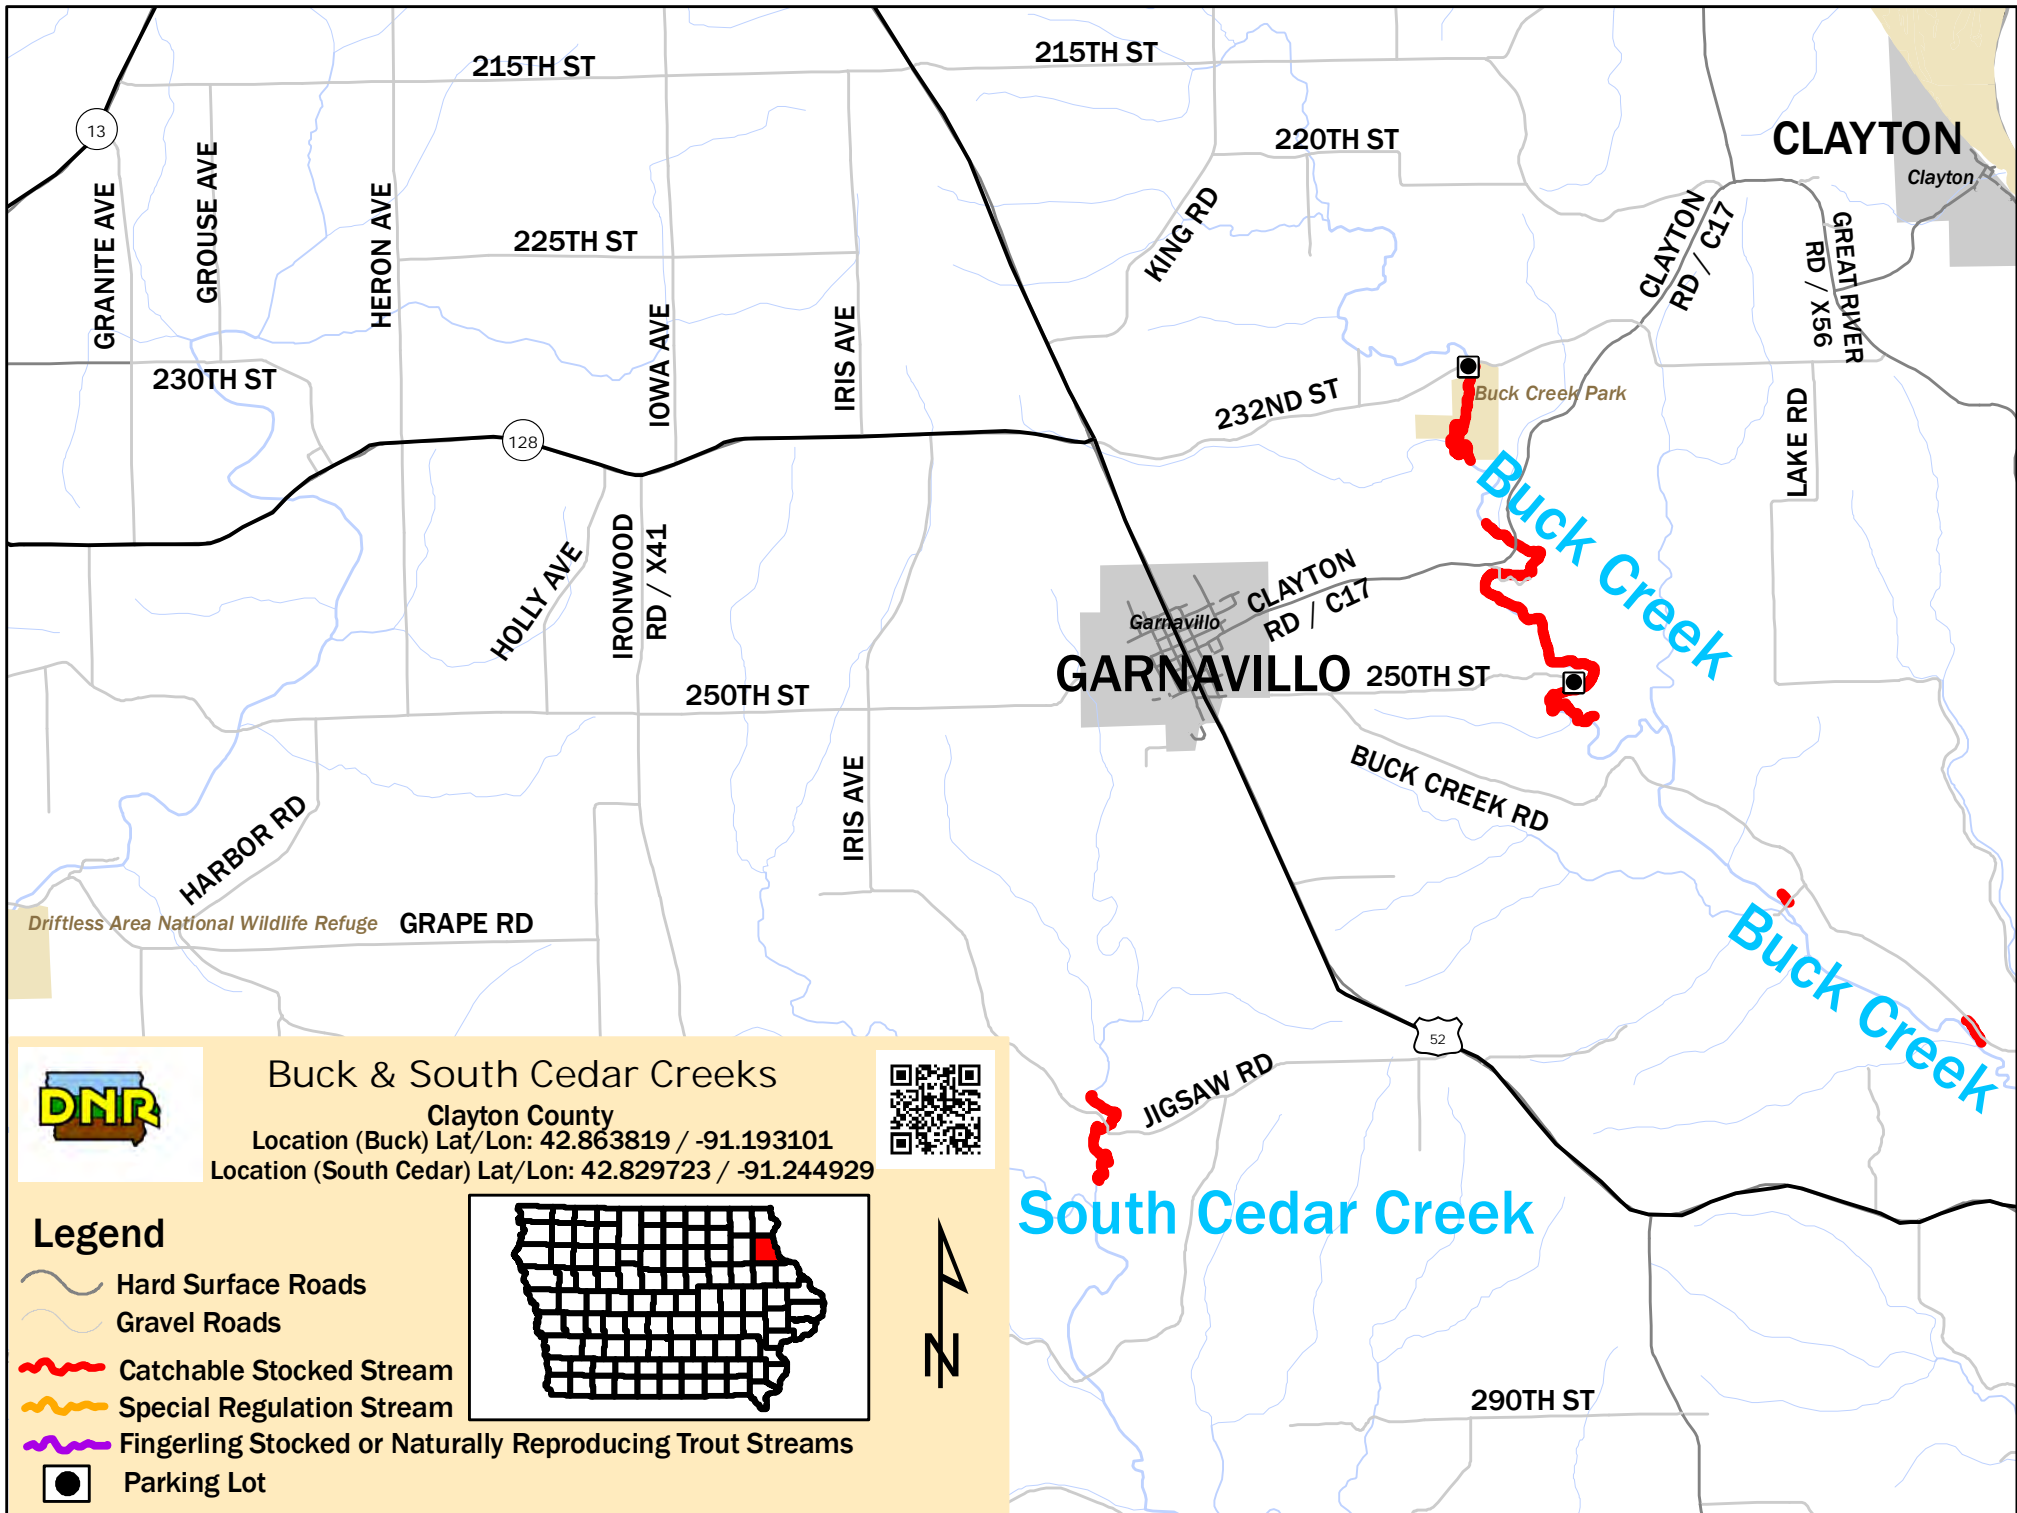

CLAYTON  
Clayton

GARNAVILLO  
Garnavillo

**Buck & South Cedar Creeks**  
Clayton County  
Location (Buck) Lat/Lon: 42.863819 / -91.193101  
Location (South Cedar) Lat/Lon: 42.829723 / -91.244929

**Legend**

-  Public Land
-  Catchable Stocked Stream
-  Special Regulation Stream
-  Fingerling Stocked or Naturally Reproducing Trout Streams
-  Parking Lot

### Buck & South Cedar Creeks

Clayton County

Location (Buck) Lat/Lon: 42.863819 / -91.193101

Location (South Cedar) Lat/Lon: 42.829723 / -91.244929

#### Legend

- Hard Surface Roads
- Gravel Roads
- Catchable Stocked Stream
- Special Regulation Stream
- Fingerling Stocked or Naturally Reproducing Trout Streams
- Parking Lot