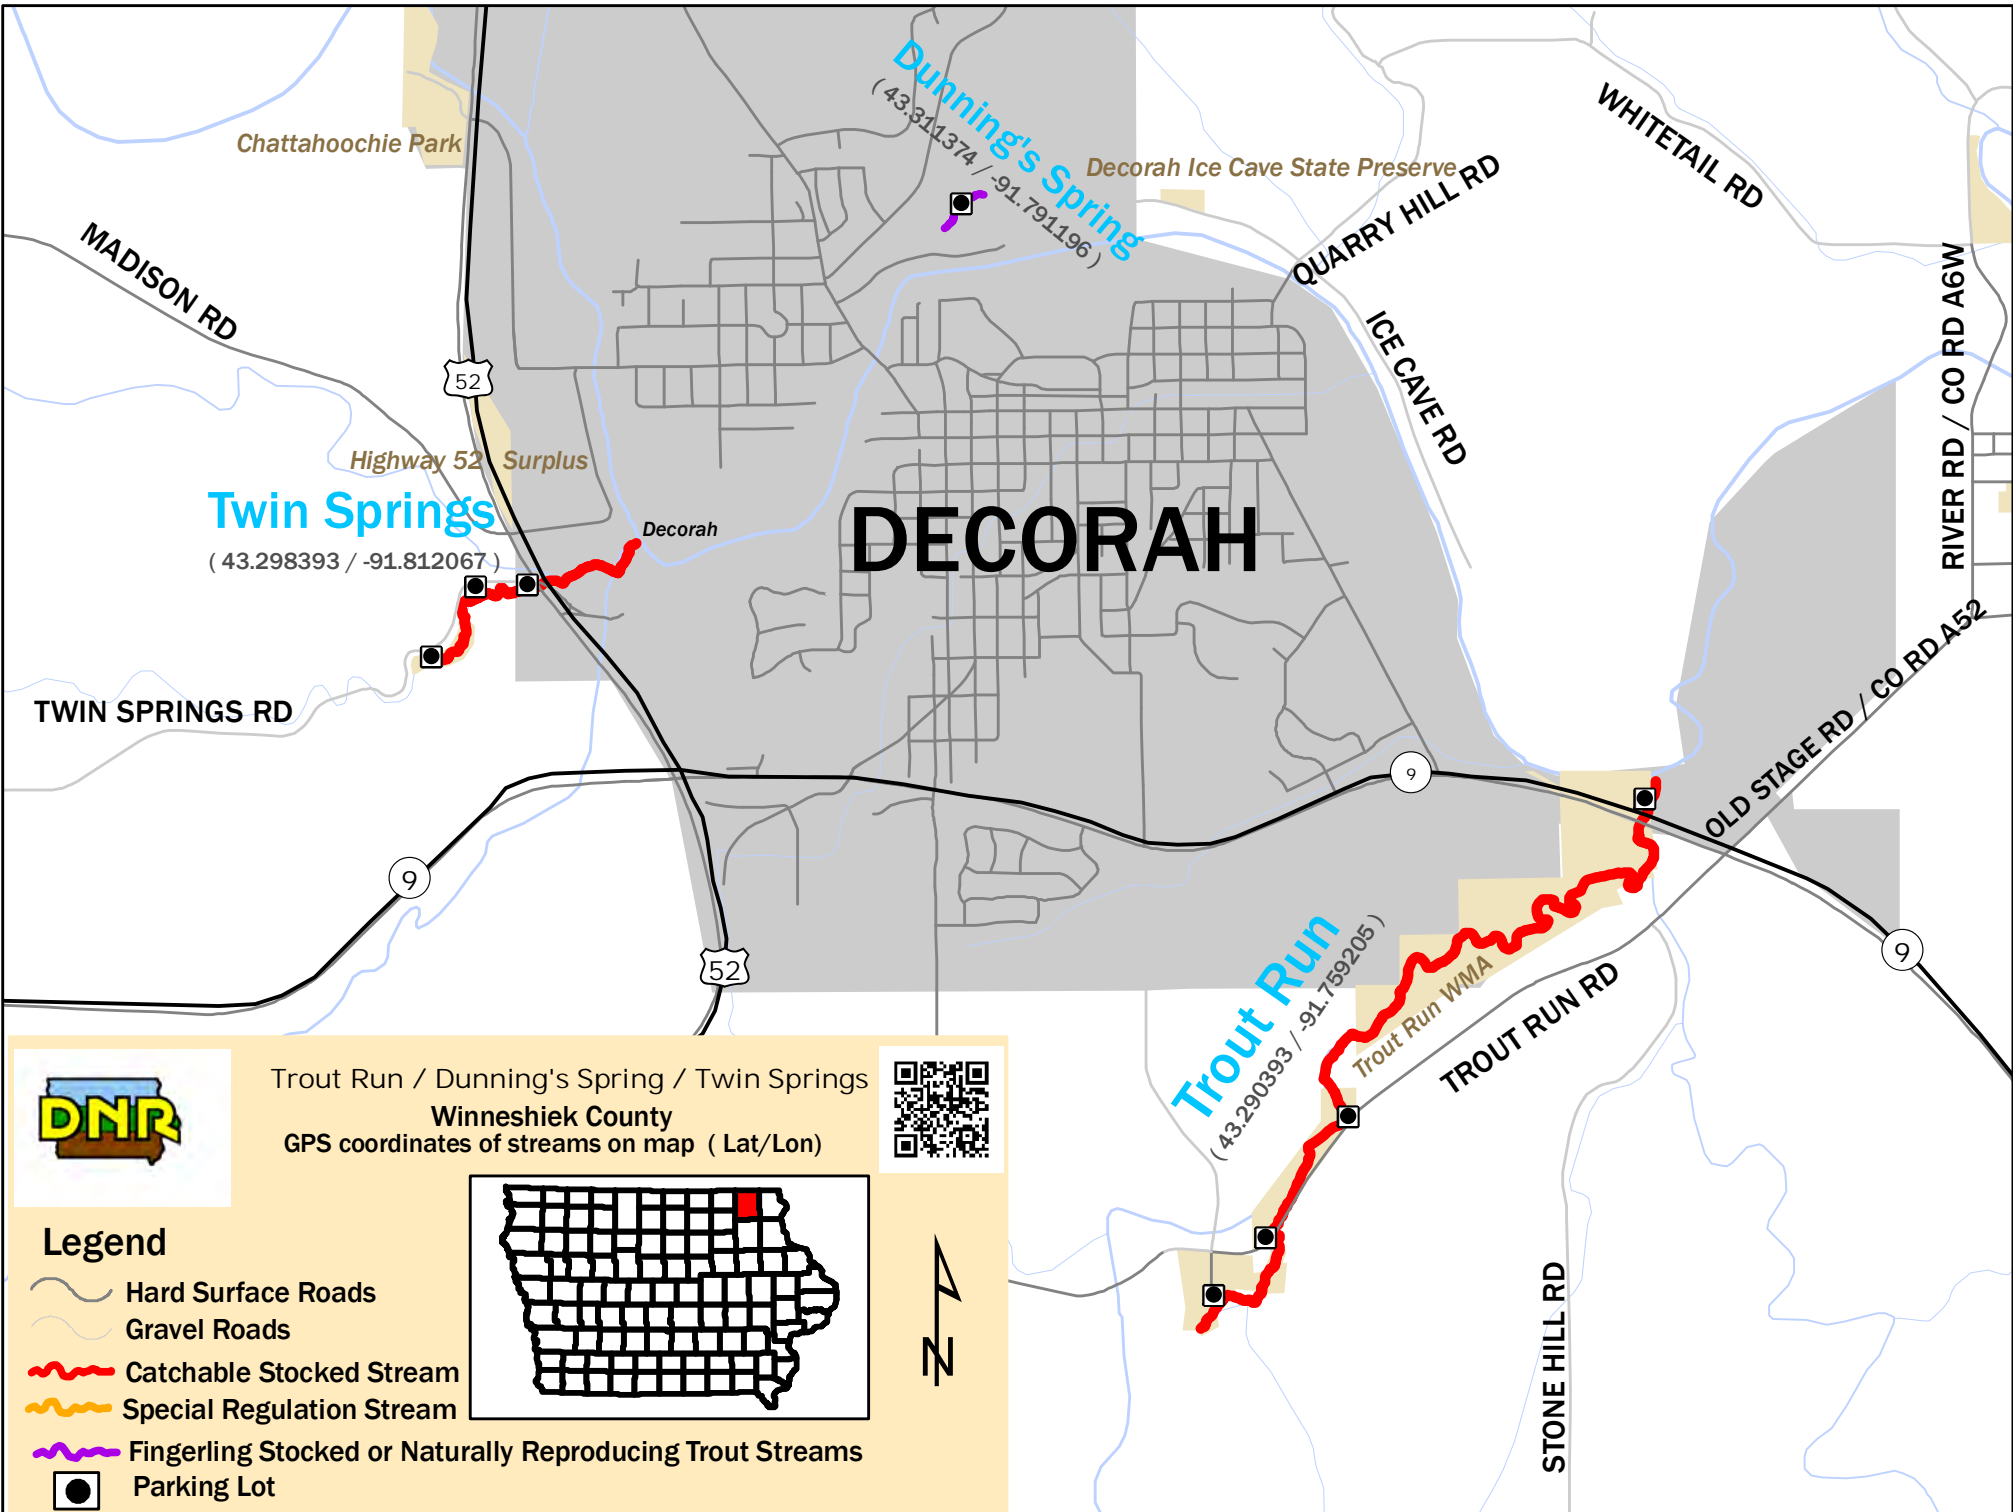

TROUT RUN RD

STONE HILL RD

Trout Run / Dunning's Spring / Twin Springs

Winneshiek County

GPS coordinates of streams on map (Lat / Lon)

Legend

- Public Land
- Catchable Stocked Stream
- Special Regulation Stream
- Fingerling Stocked or Naturally Reproducing Trout Streams
- Parking Lot

Chattahoochie Park

Dunning's Spring
(43.311374 / -91.791196)

Decorah Ice Cave State Preserve

Twin Springs
(43.298393 / -91.812067)

DECORAH

Trout Run
(43.290393 / -91.759205)

MADISON RD

52

Highway 52 Surplus

Decorah

QUARRY HILL RD

WHITETAIL RD

ICE CAVE RD

RIVER RD / CO RD A6W

TWIN SPRINGS RD

9

52

9

OLD STAGE RD / CO RD A52

9

Trout Run WMA

TROUT RUN RD

STONE HILL RD

Trout Run / Dunning's Spring / Twin Springs
Winneshiek County
GPS coordinates of streams on map (Lat/Lon)