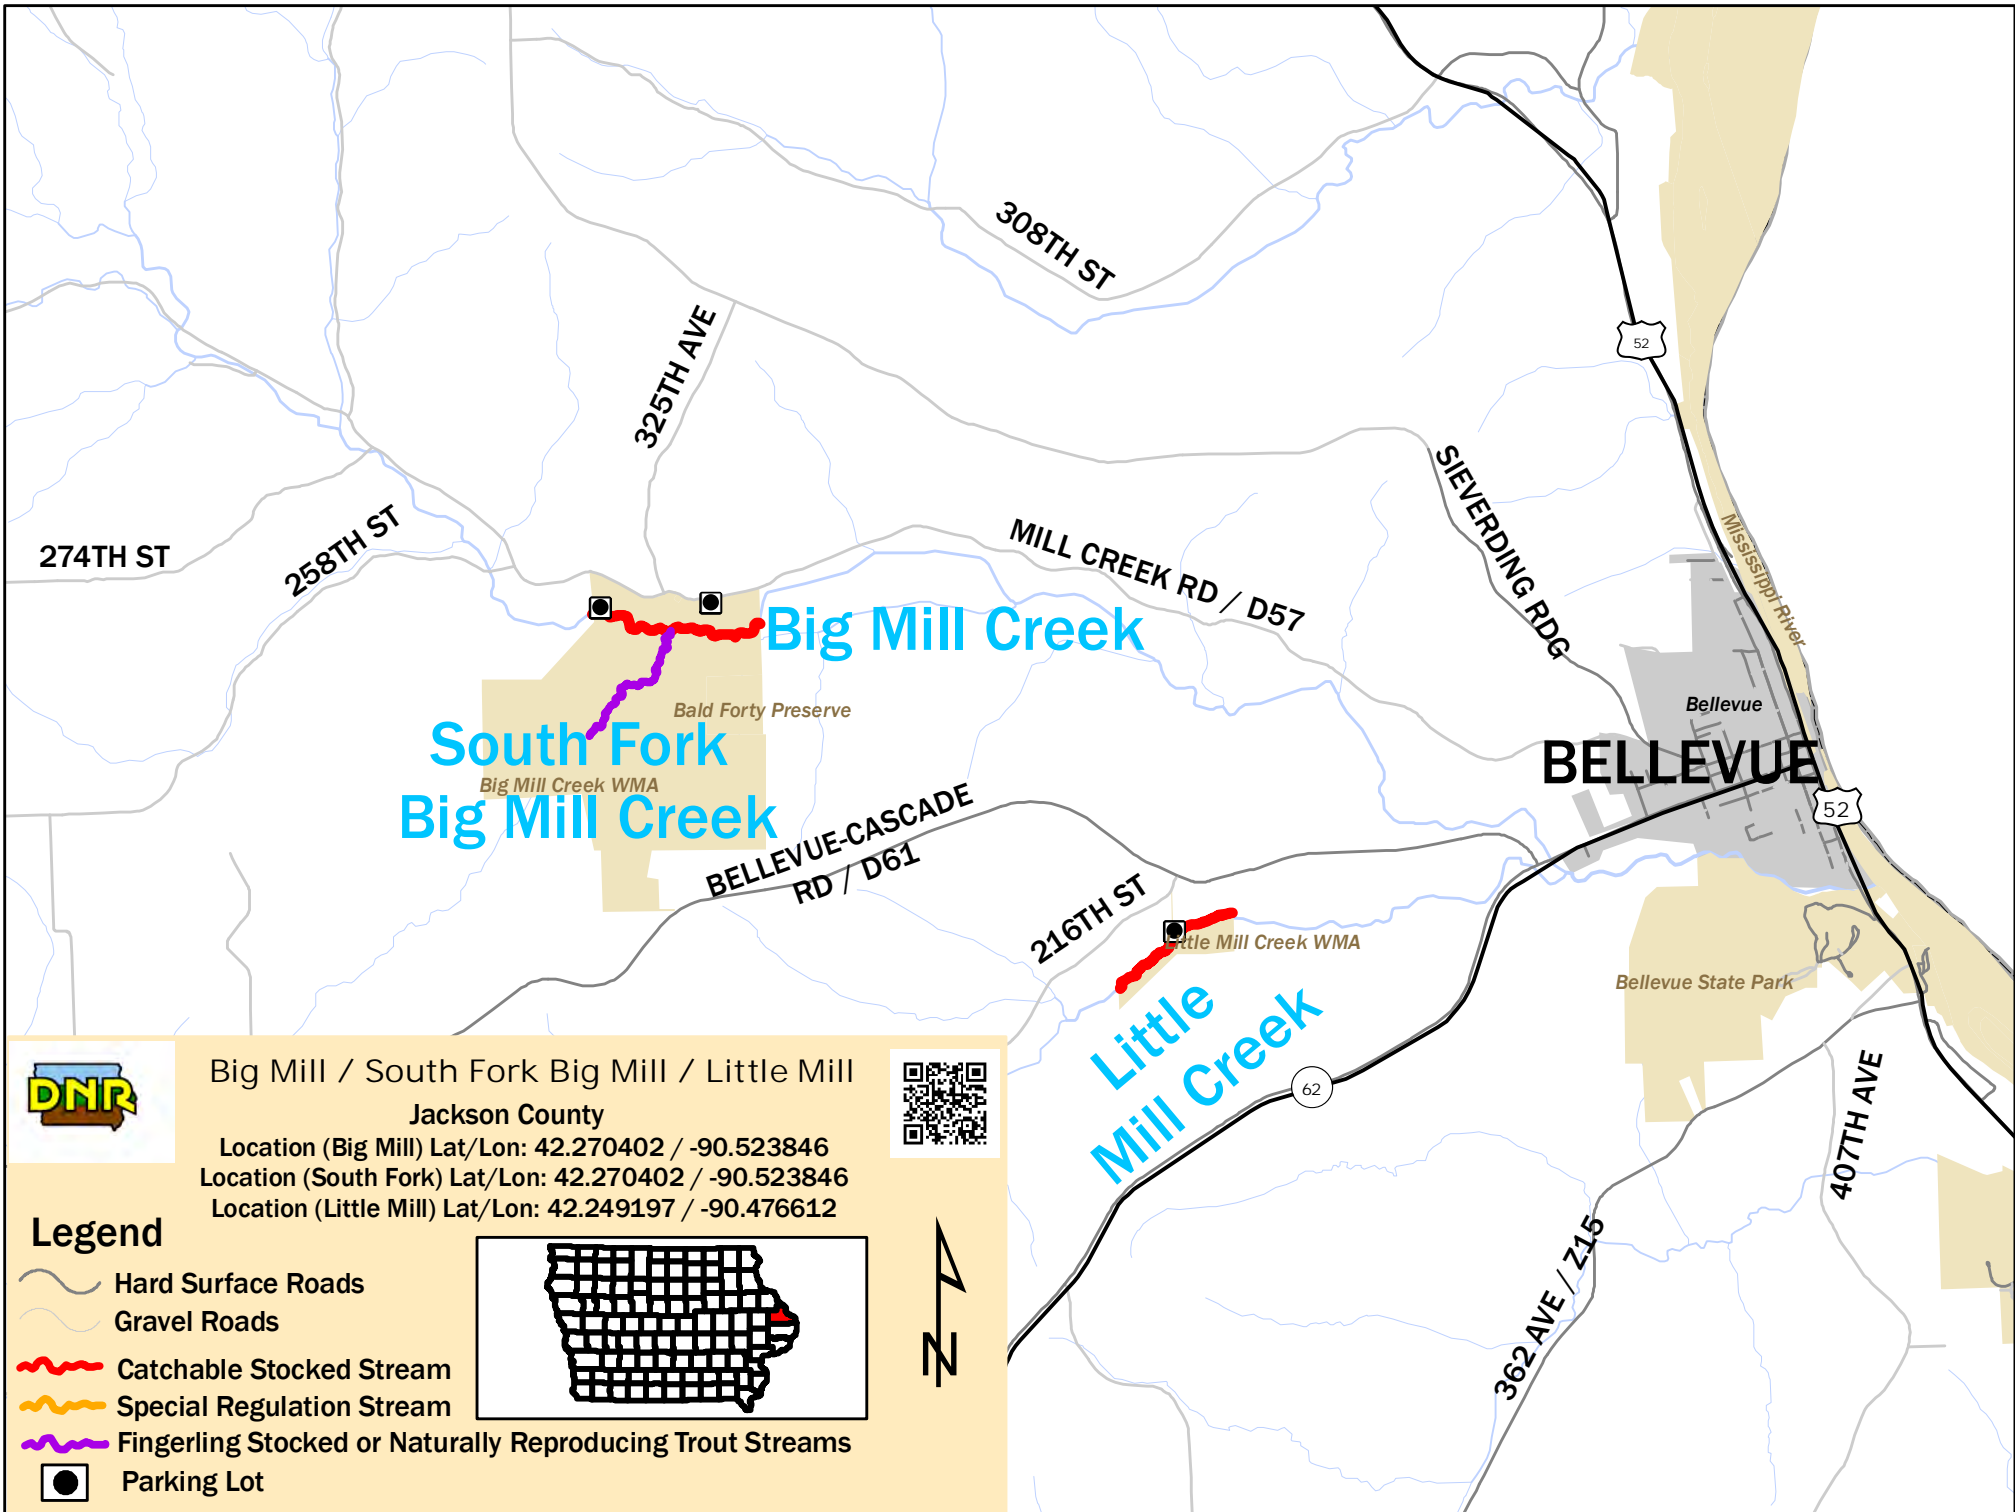

Big Mill / South Fork Big Mill / Little Mill  
Jackson County

Location (Big Mill) Lat/Lon: 42.270402 / -90.523846  
 Location (South Fork) Lat/Lon: 42.270402 / -90.523846  
 Location (Little Mill) Lat/Lon: 42.249197 / -90.476612

**Legend**

-  Public Land
-  Catchable Stocked Stream
-  Special Regulation Stream
-  Fingerling Stocked or Naturally Reproducing Trout Streams
-  Parking Lot

Big Mill / South Fork Big Mill / Little Mill  
 Jackson County  
 Location (Big Mill) Lat/Lon: 42.270402 / -90.523846  
 Location (South Fork) Lat/Lon: 42.270402 / -90.523846  
 Location (Little Mill) Lat/Lon: 42.249197 / -90.476612

**Legend**

-  Hard Surface Roads
-  Gravel Roads
-  Catchable Stocked Stream
-  Special Regulation Stream
-  Fingerling Stocked or Naturally Reproducing Trout Streams
-  Parking Lot