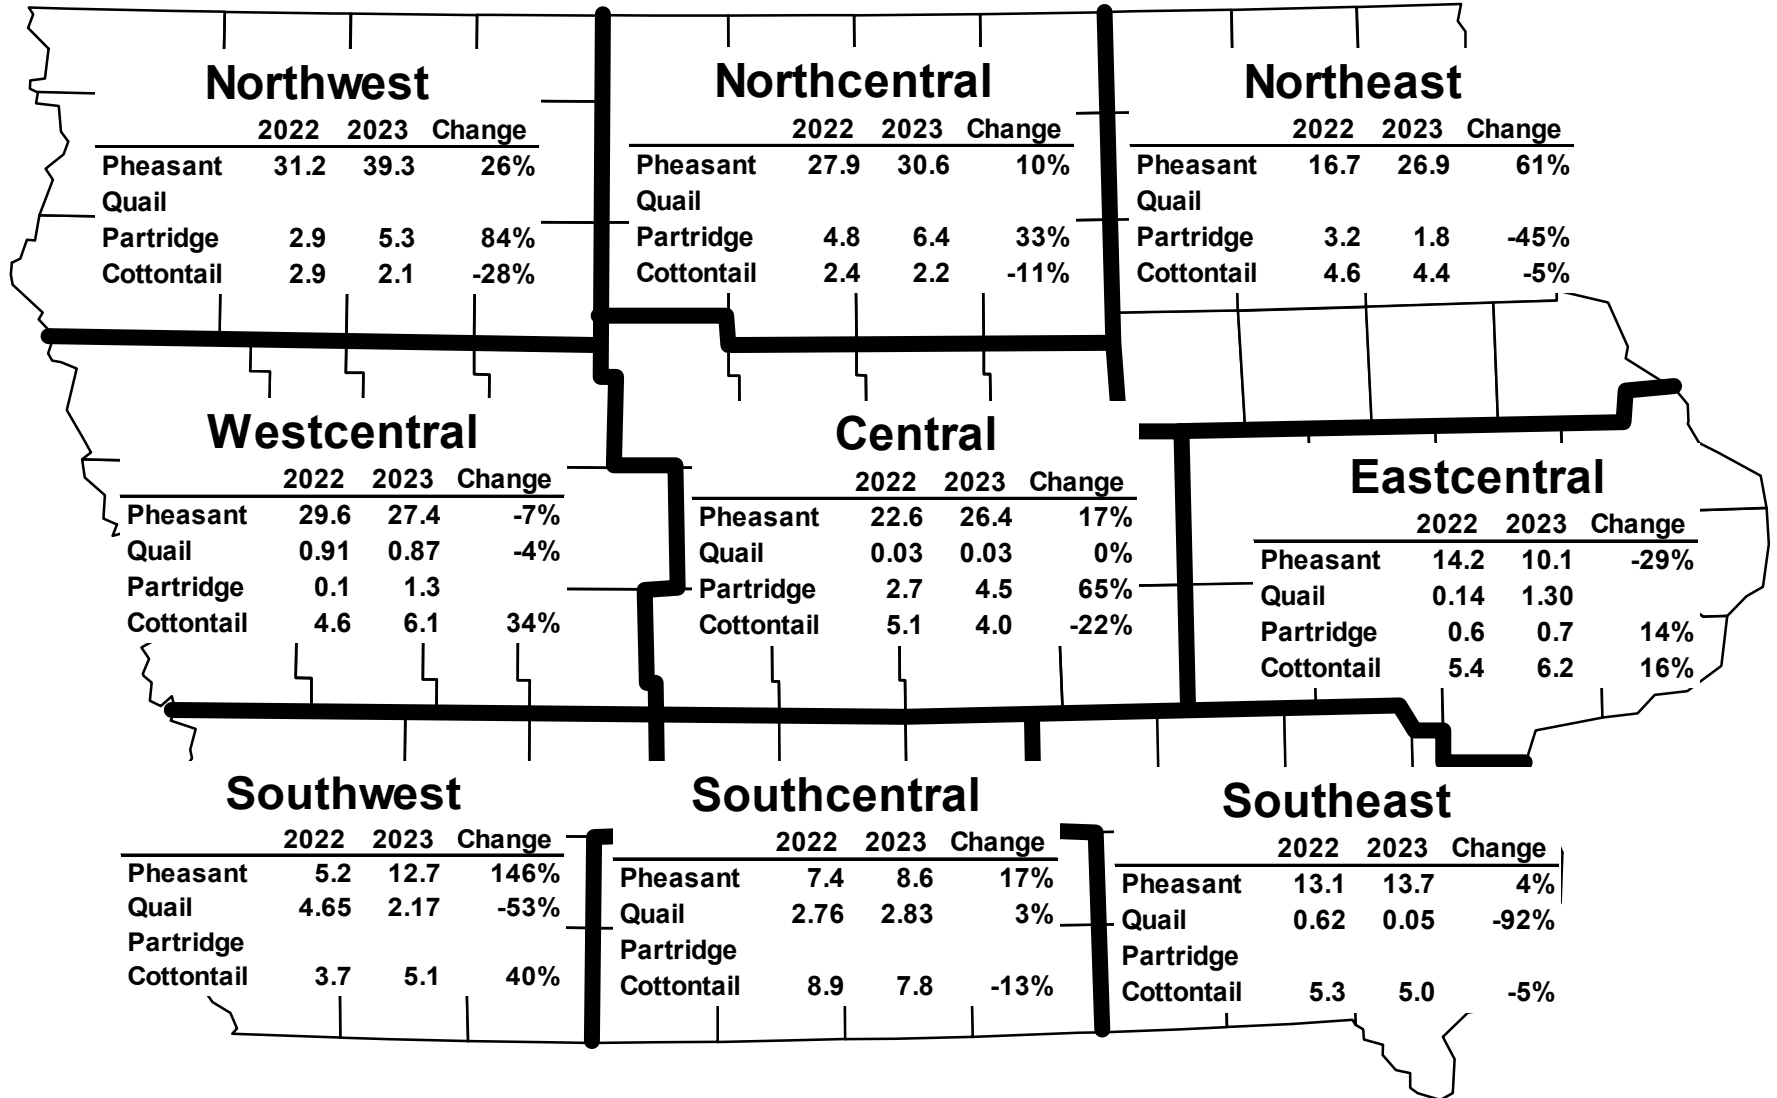

# 2023 August Roadside Survey

## Statewide

	2022	2023	Change
Pheasant	19.5	22.5	15%
Quail	0.87	0.76	-13%
Partridge	1.7	2.5	43%
Cottontail	4.7	4.7	-1%

Numbers indicate the average number of animals counted on 30-mile routes in each region (e.g., the northwest region counted an average of 39.3 pheasants per route this year).