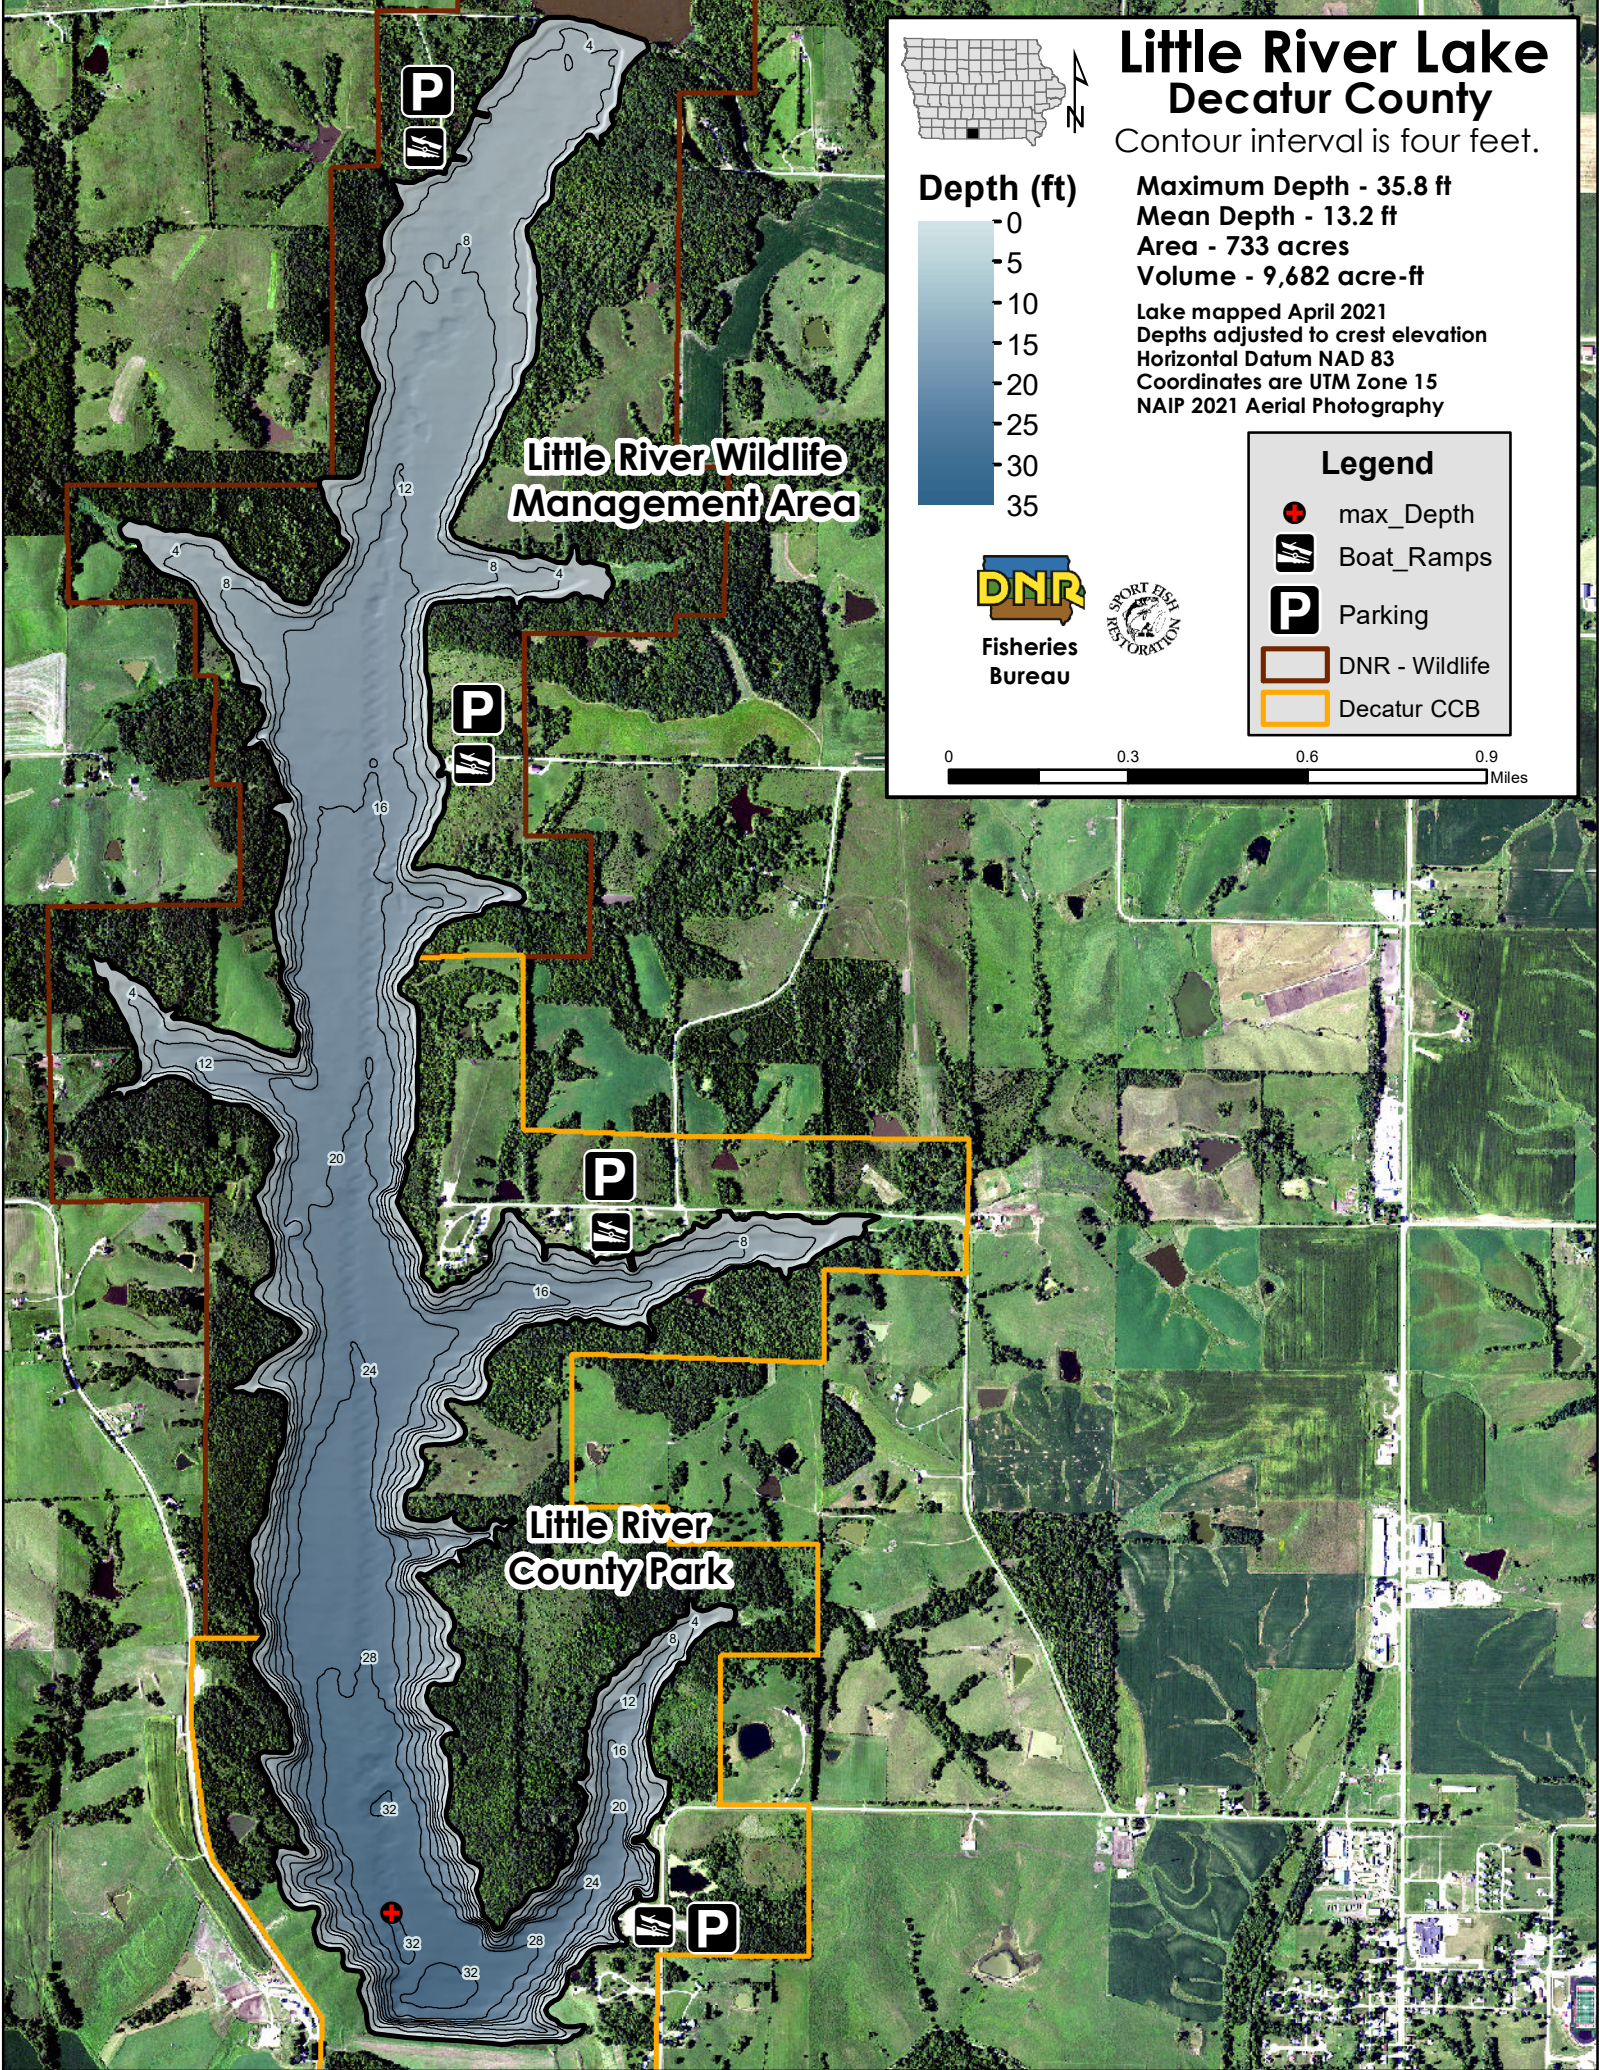

Little River Lake Decatur County

Contour interval is four feet.

Depth (ft)

Maximum Depth - 35.8 ft

Mean Depth - 13.2 ft

Area - 733 acres

Volume - 9,682 acre-ft

Lake mapped April 2021

Depths adjusted to crest elevation

Horizontal Datum NAD 83

Coordinates are UTM Zone 15

NAIP 2021 Aerial Photography

Legend

- max_Depth
- Boat_Ramps
- Parking
- DNR - Wildlife
- Decatur CCB

Fisheries
Bureau

Little River Wildlife
Management Area

Little River
County Park