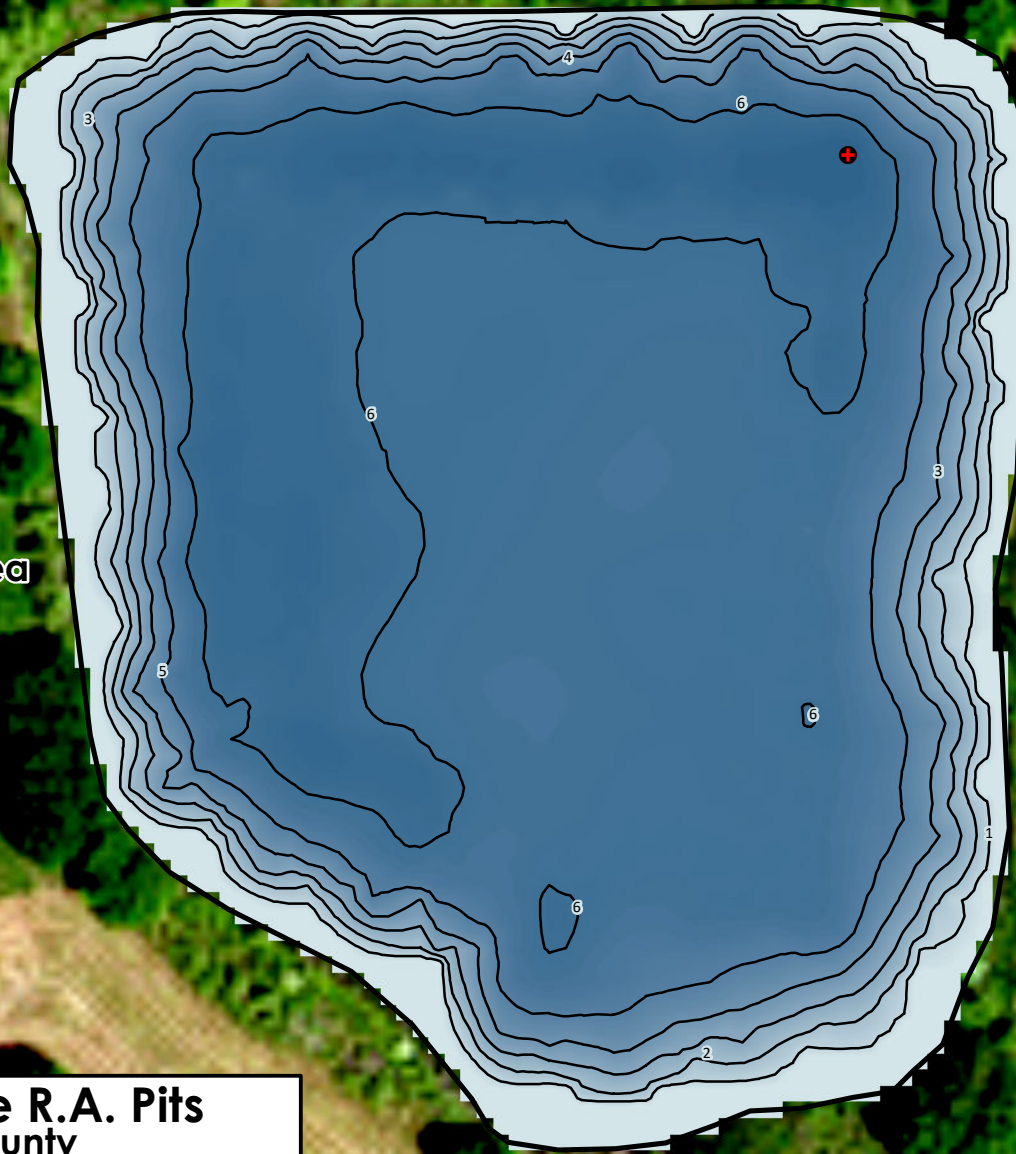

Eden Prairie Recreation Area

Eden Prairie R.A. Pits Sac County

Contour interval is one foot.

Maximum Depth - 6.6 ft
Mean Depth - 4.6 ft
Area - 3.7 acres
Volume - 17.0 acre-ft

Data collected 2018
Horizontal Datum NAD 83
Coordinates are UTM Zone 15
NAIP 2017 Imagery

Depth (ft)

Legend

- County Park
- Max Depth