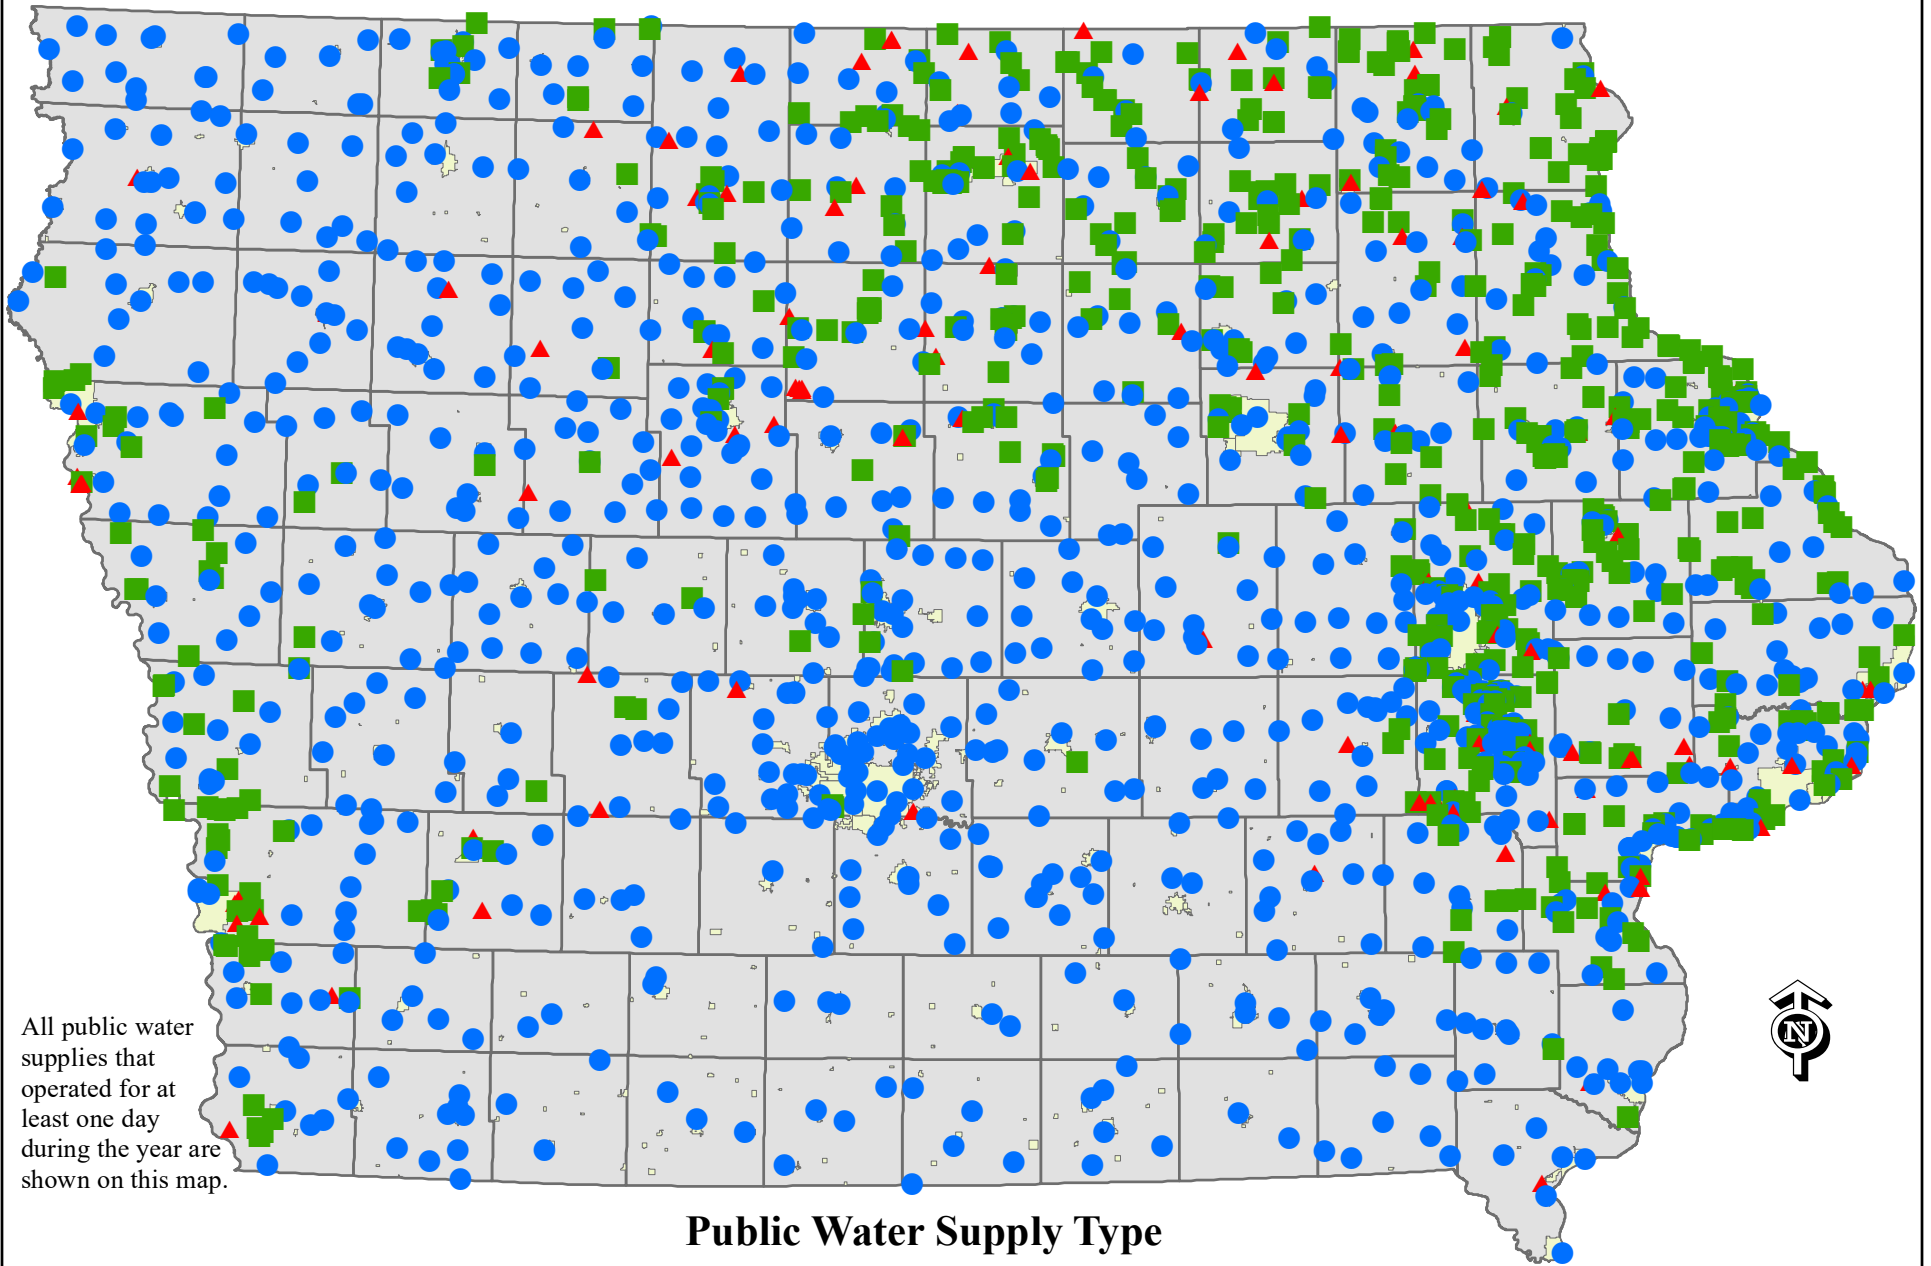

Active Public Water Supplies in 2022

All public water supplies that operated for at least one day during the year are shown on this map.

Public Water Supply Type

- CWS (Community)
- ▲ NTNC (Non-Transient, Non-Community)
- TNC (Transient, Non-Community)